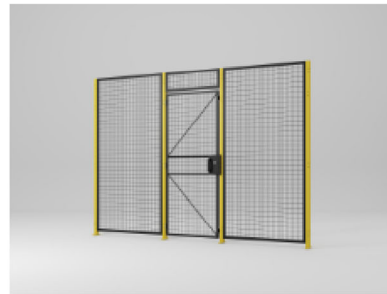

VERSA GUARD™

SAF-T-FENCE®

DROP-N-LOCK®

Standard Height	5' 7' 8'	5' 3" 7' 8'	5' 3" 7' 8'
Other Heights Available	Up to 20'	9' 10'	-
Mesh	1.25" x 2.5" Grid, 8 Ga. Welded Wire	1.25" x 2.5" Grid, 10 Ga. Welded Wire	1.25" x 2.5" Grid, 10 Ga. Welded Wire
Frame	None	1.25" x 1.25", 14 Ga. Angle	1.25" x 1.25", 14 Ga. Angle
Post	2" x 2", 16 Gauge Tube	2" x 2", 16 Gauge Tube	2" x 2", 16 Gauge Tube
Base Plate	4" x 6" x 0.25" Thick	4" x 6" x 0.25" Thick	4" x 6" x 0.25" Thick
Cost	\$	\$	\$
Fastening Method	Through Bolted (1/4"-20 Bolts)	Through Bolted (1/4"-20 Bolts)	"Drop in Place Panels *Brackets Ship Loose**
Finish	Powder Coat	Powder Coat	Powder Coat
Standard Color	Black Panels Yellow Posts	Black Panels Yellow Posts	Black Panels Yellow Posts
Other Colors Available	Yes	Yes	Yes
Adaptability in Field	●●●●	●●●●	●●●●
Accessibility for Maintenance	●●●●	●●●●	●●●●
Durability	●●●●	●●●●	●●●●