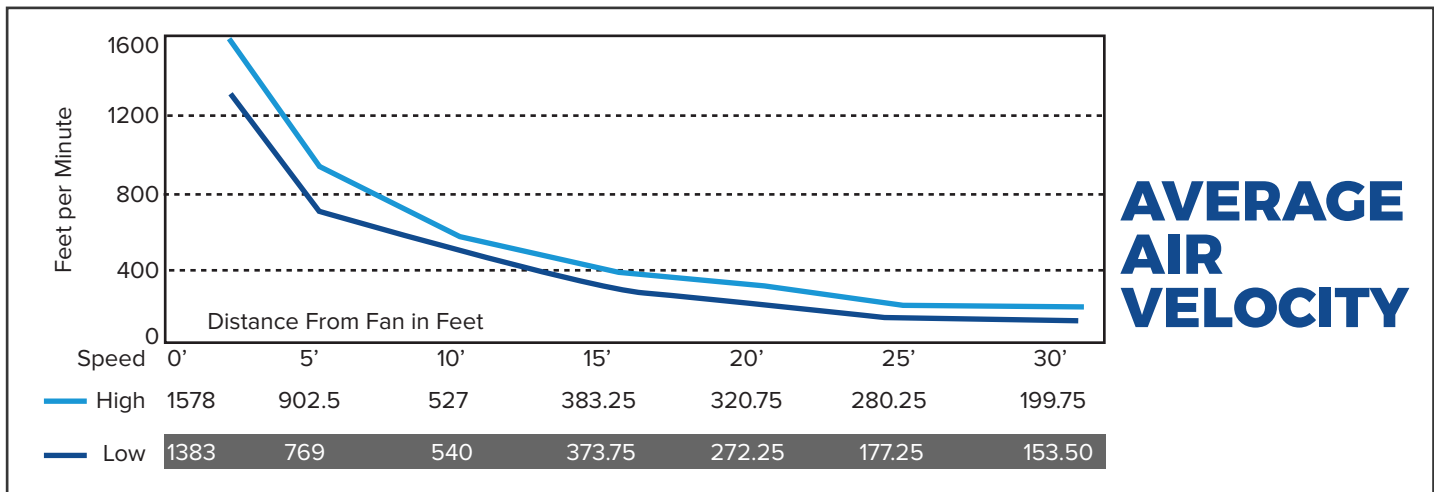

ONE MAN - ONE FAN

The Workstation Fan