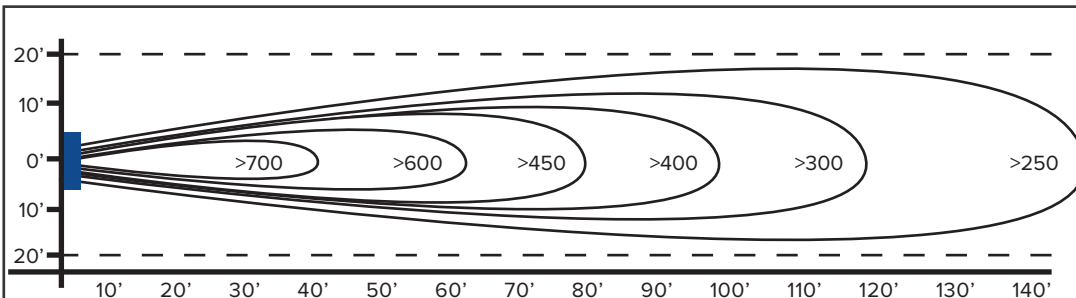

AIR FLOW PATTERN

Above velocities shown in feet/minute.