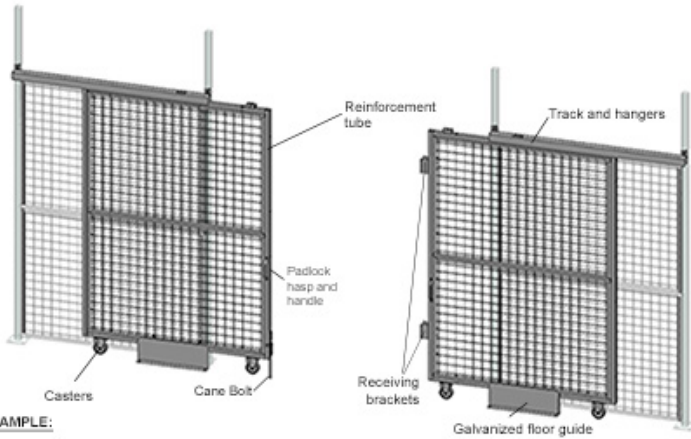

BI-PARTING TUNNEL GATE

Description

When a wide opening and full height clearance are required for forklift access, nothing works better than a Cogan bi-parting tunnel gate. All bi-parting tunnel gates are equipped with a padlock hasp and heavy-duty 5" soft rolling casters. The top track guide allows for easy slide maneuverability, while the strong bolted steel handles offer a sturdy grip. Doors are made of 2" x 2" x 10 GA welded wire mesh framed in 1 1/4" x 1 1/4" x 12GA structural angle with one or two welded 1/2"Ø reinforcement.

EXAMPLE:

Typical 10'W x 9'H bi-parting tunnel gate shown here.

Reinforcement tube is included on all bi-parting tunnel gates for extra support and rigidity.

Panel configuration and quantity will vary based on gate dimensions.

Assembly instructions are specific to the size and material of your gate. See installation Manual for complete details.

PRODUCT INFORMATION

Specifications

Door Heights	8' to 12'
Type of Door	Bi-Parting Tunnel Gate
Door Stop	Attached to the right door.
Finish	Powder-coated
Mesh Size	2" x 2" x 10GA
Materials Mesh	Steel Wire
Frame Material	Structural Angle 1 1/4" x 1 1/4" x 12GA
Type of Closure	Padlock Hasp
Stiffening profile	1/2" Ø Reinforcement rod