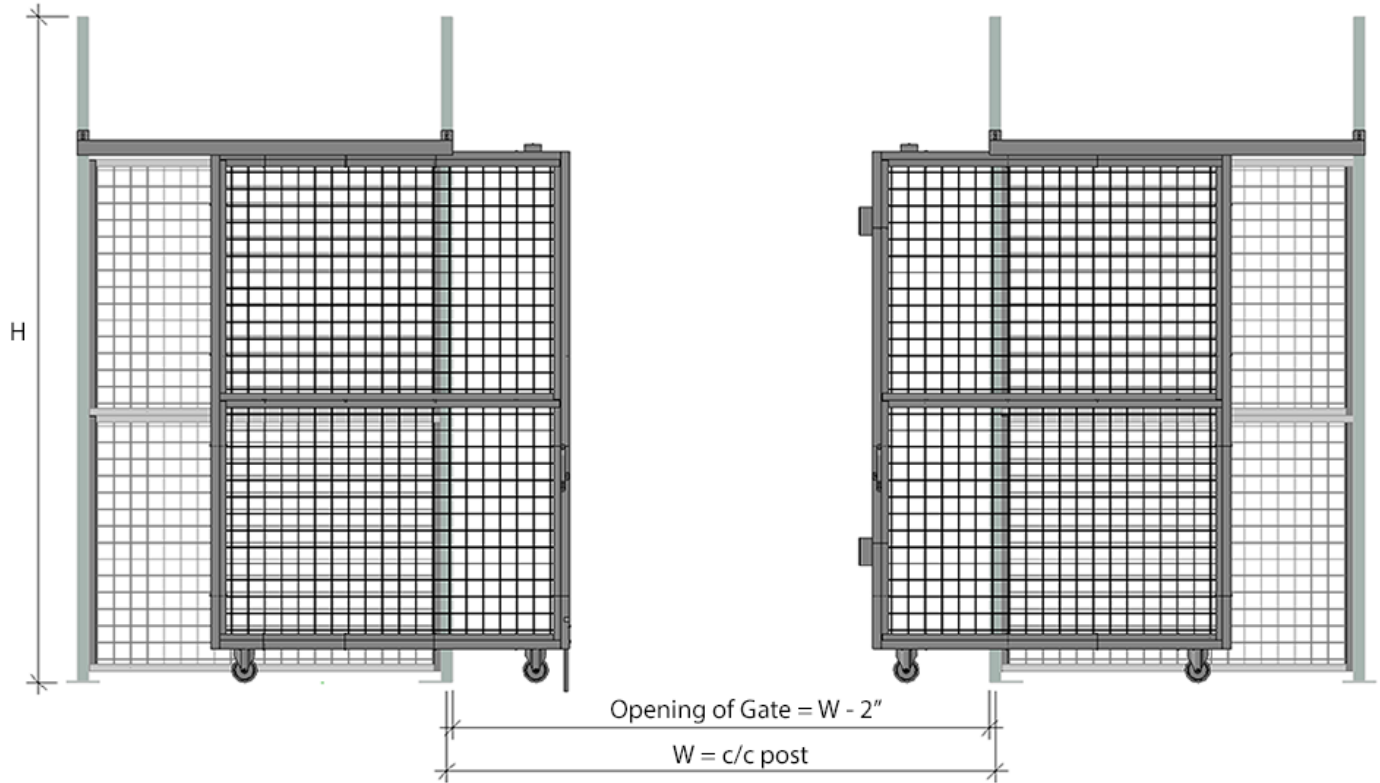

BI-PARTING TUNNEL GATE

Description

When a wide opening and full height clearance are required for forklift access, nothing works better than a Cogan bi-parting tunnel gate. All bi-parting tunnel gates are equipped with a padlock hasp and heavy-duty 5" soft rolling casters. The top track guide allows for easy slide maneuverability, while the strong bolted steel handles offer a sturdy grip. Doors are made of 2" x 2" x 10 GA welded wire mesh framed in 1 1/4" x 1 1/4" x 12GA structural angle with one or two welded 1/2"Ø reinforcement.

EXAMPLE:

Typical 10'W x 9'H bi-parting tunnel gate shown here.

Reinforcement tube is included on all bi-parting tunnel gates for extra support and rigidity.

Panel configuration and quantity will vary based on gate dimensions.

Assembly instructions are specific to the size and material of your gate. See installation Manual for complete details.

PRODUCT INFORMATION

Specifications

Door Heights	8' to 12'
Type of Door	Bi-Parting Tunnel Gate
Door Stop	Attached to the right door.
Finish	Powder-coated
Mesh Size	2" x 2" x 10GA
Materials Mesh	Steel Wire
Frame Material	Structural Angle 1 1/4" x 1 1/4" x 12GA
Type of Closure	Padlock Hasp
Stiffening profile	1/2" Ø Reinforcement rod

ORIENTATION OF GATE OPENING

Cogan Grey

SIZES

Please consult the table below for a complete list of dimensions.

H \ W	6'-0"	8'-0"	10'-0"	12'-0"	14'-0"	16'-0"
8'-0"	✓	✓	✓	✓	✓	✓
9'-0"	✓	✓	✓	✓	✓	✓
10'-0"	✓	✓	✓	✓	✓	✓
11'-0"	✓	✓	✓	✓	✓	✓
12'-0"	✓	✓	✓	✓	✓	✓