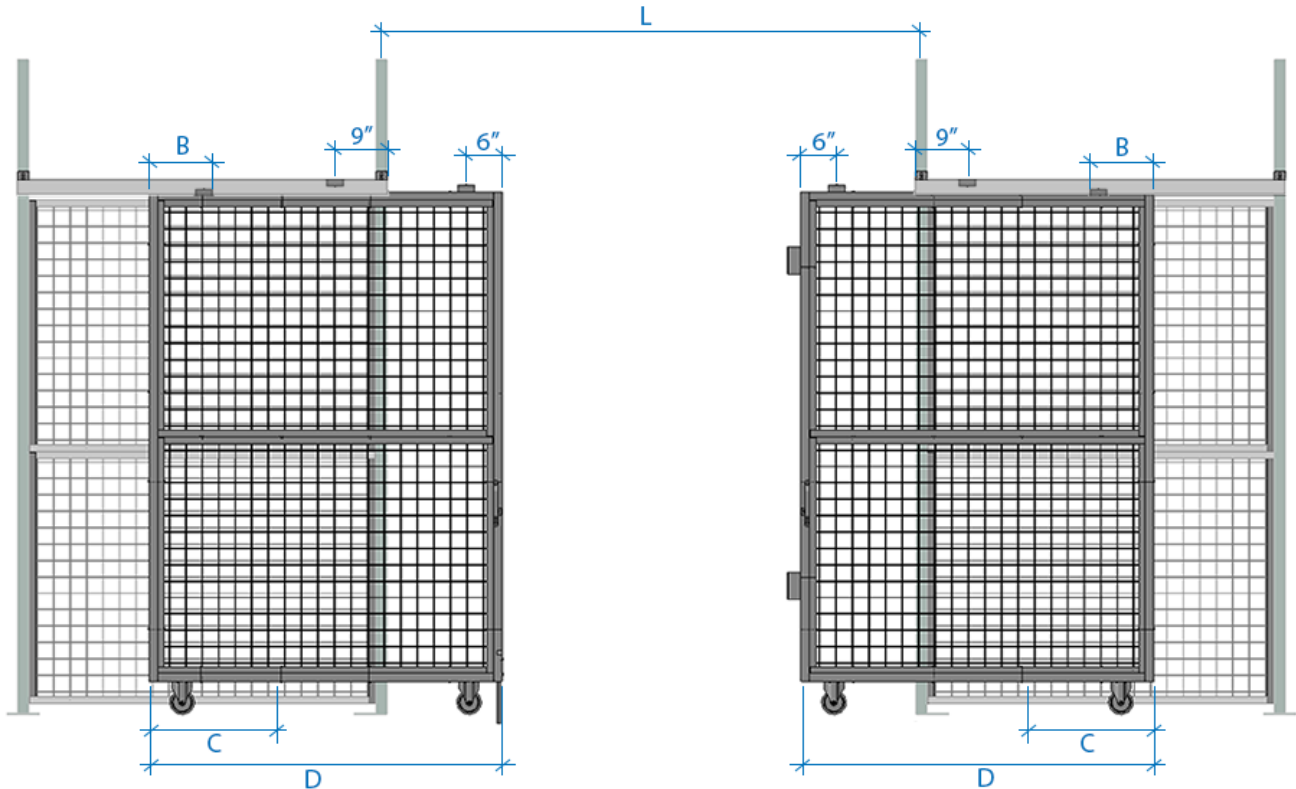

DETAILS

Please consult the table below for the location of the stopper block and as well as the door measurements.

Gate Opening (L)	Door Coverage (%)	Length of Door Coverage (C) $C = [(L / 2) * \%]$	Door Size (D) $D = [(L / 2) + C]$	Stopper Block Placement (B) $B = [C - 11.5]$
72" (6')	40	14"	50"	3"
96" (8')	30	14"	62"	3"
120" (10')	30	18"	78"	7"
144" (12')	30	22"	94"	10"
168" (14')	25	21"	105"	10"
192" (16')	25	24"	120"	13"

Please note the vales are rounded.