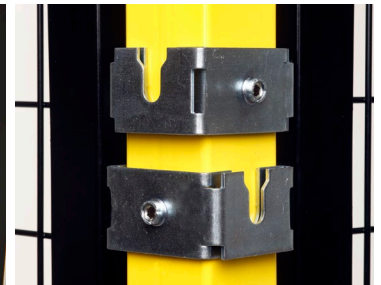

▶ MEETS SAFETY STANDARDS

The Drop-N-Lock® system meets all relevant OSHA, ANSI/RIA CSA and ISO safety standards.

Drop-N-Lock® provides versatility and ease for the installation and maintenance of Saf-T-Fence® Machine Guarding. This easy-to-use bracket system allows for quick configuration and removal, substantially saving on installation and maintenance costs. Offered in a wide array of panel sizes, door options and locking hardware, Drop-N-Lock® can cover nearly every requirement.

To install the Drop-N-Lock® Bracket System, simply drop the panels into the post brackets and lock it into place with simple tightening. When maintenance workers need access, you can quickly remove the panel from the posts and the bracket system will stay attached to prevent any misplaced hardware.

Panels easily lock in place with bracket

Use two brackets for corner installation

DROP-N-LOCK[®] BRACKET SYSTEM

HARDWARE KIT OPTIONS

PART No.	Description
SAF-DNL-EL	Hardware Kit for End / Line Post
SAF-DNL-C34	Hardware Kit for Corner / 3-Way / 4-Way Post
SAF-DNL-PNL	Panel Hardware Kit
DNL-HK02	Angled Panel Kit