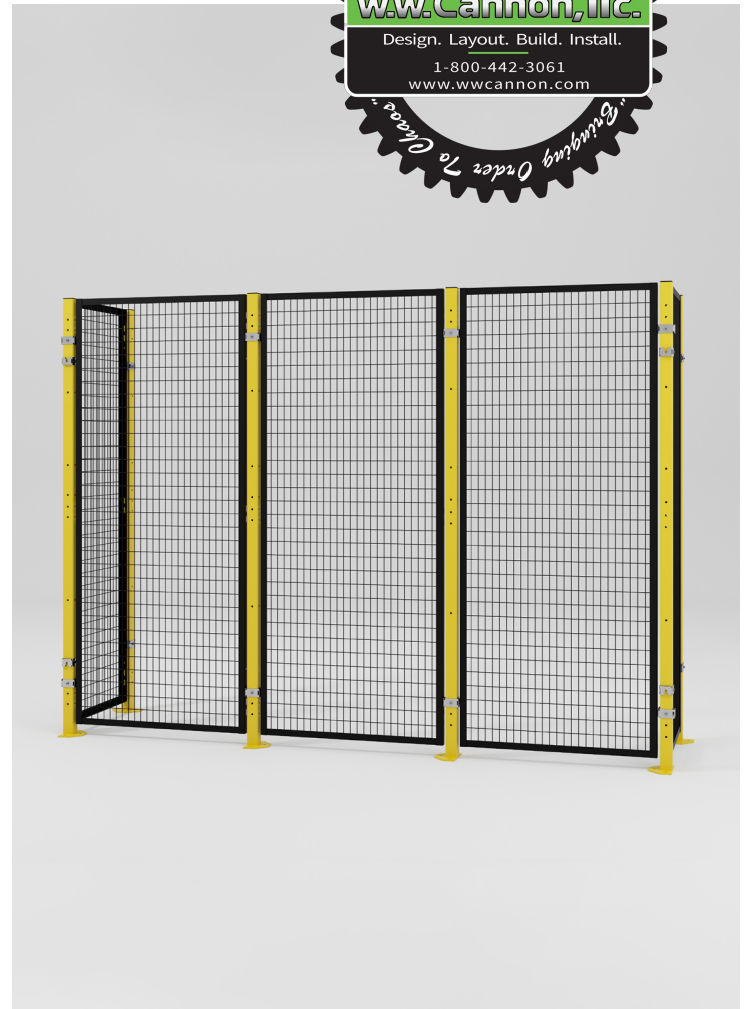

DROP-N-LOCK® BRACKET SYSTEM

MADE IN THE USA

A FAST AND FLEXIBLE TWO-POINT FASTENING SYSTEM WITH QUICK ACCESS FOR MAINTENANCE

▶ FAST INSTALL

With very few components, Drop-N-Lock® can be quickly and easily installed.

▶ MEETS SAFETY STANDARDS

The Drop-N-Lock® system meets all relevant OSHA, ANSI/RIA CSA and ISO safety standards.

Drop-N-Lock® provides versatility and ease for the installation and maintenance of Saf-T-Fence® Machine Guarding. This easy-to-use bracket system allows for quick configuration and removal, substantially saving on installation and maintenance costs. Offered in a wide array of panel sizes, door options and locking hardware, Drop-N-Lock® can cover nearly every requirement.

To install the Drop-N-Lock® Bracket System, simply drop the panels into the post brackets and lock it into place with simple tightening. When maintenance workers need access, you can quickly remove the panel from the posts and the bracket system will stay attached to prevent any misplaced hardware.

Panels easily lock in place with bracket

Use two brackets for corner installation

DROP-N-LOCK[®] BRACKET SYSTEM

HARDWARE KIT OPTIONS

PART No.	Description
SAF-DNL-EL	Hardware Kit for End / Line Post
SAF-DNL-C34	Hardware Kit for Corner / 3-Way / 4-Way Post
SAF-DNL-PNL	Panel Hardware Kit
DNL-HK02	Angled Panel Kit