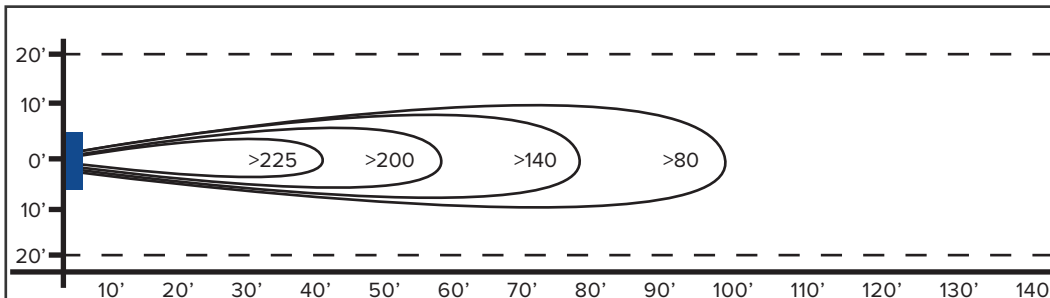

AIR FLOW PATTERN

Above velocities shown in feet/minute.