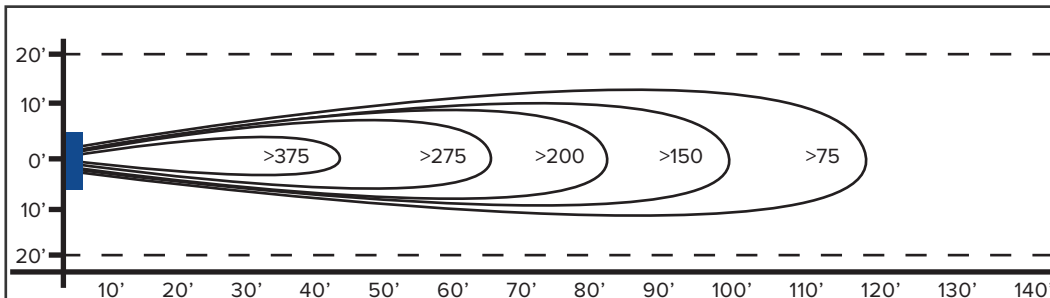

AIR FLOW PATTERN

Above velocities shown in feet/minute.