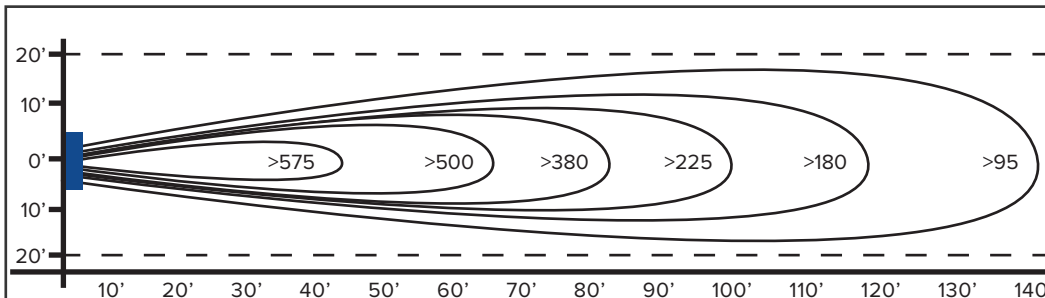

AIR FLOW PATTERN

Above velocities shown in feet/minute.