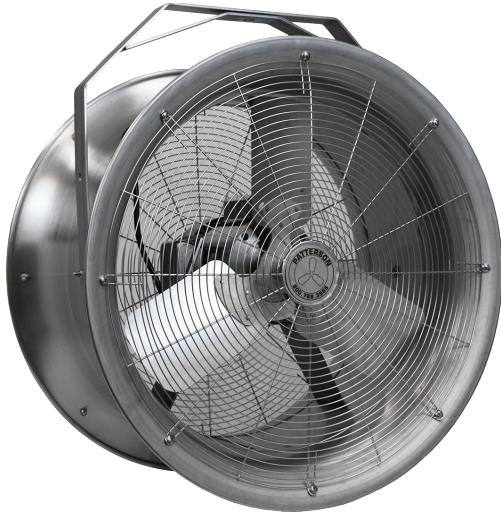

26"

STAINLESS STEEL

HIGH VELOCITY FAN

STANDARD
YM - YOKE MOUNT

ADDITIONAL MOUNTING OPTIONS:

CW Column-Wall
113 lbs (w/ fan)

PS Portable Stroller
129 lbs (w/ fan)

SHIPPING WEIGHT:

SIZE	CFM	HP	FAN DIMENSIONS			AIR THROW DISTANCE	SHIPPING WEIGHT
			W	D	ID		
26"	7650	1	33"	18.5"	27"	150'	93 lbs

FEATURES

- Propeller:** 26" Diameter, 3 Blade Stainless Steel, 18°
- Fan Inlet/Outlet:** #304 Polished Stainless Steel Hull
- Finger Guards:** OSHA Compliant, Stainless Steel Spiral
- Power Cord (115V Only):** 12' Length
- RPM:** 1800*/1200
- Decibels:** 80.8 @ 20' - 85.2 @ 3' (1800)
75.7 @ 20' - 81.3 @ 3' (1200)
- Coverage:** 6100 ft²
- Warranty:** 2 Years