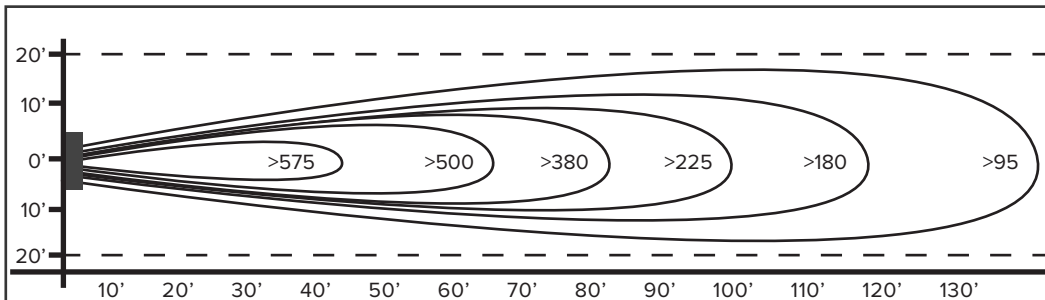

AIR FLOW PATTERN

Above velocities shown in feet/minute.