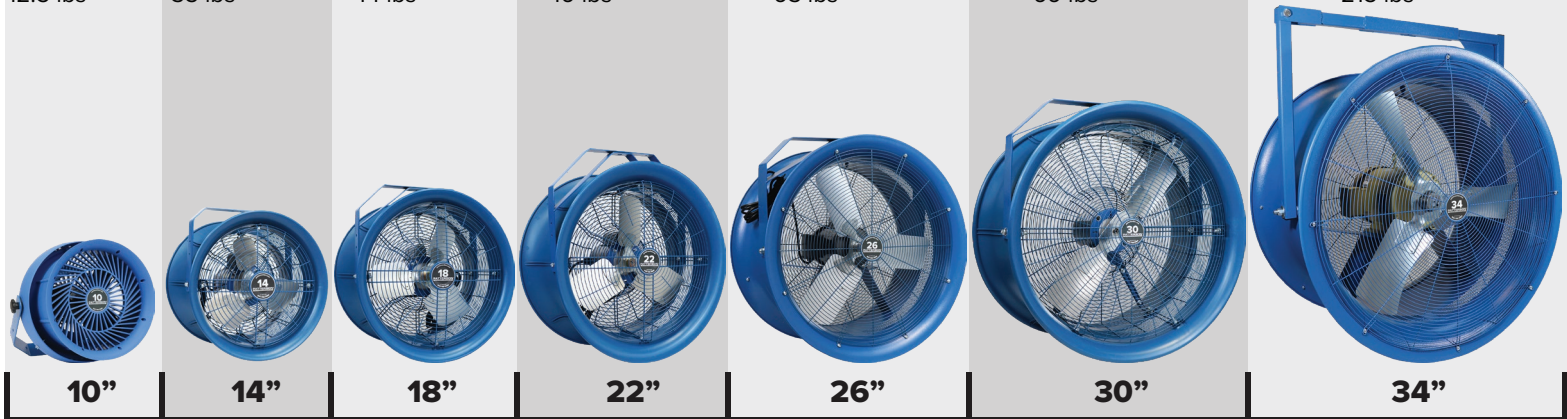

PRODUCT GUIDE

HIGH VELOCITY FANS

Shaded Pole 115V .8 amps 800 CFM 56.5 dB @ 20' 12.5 lbs	1/4 HP 115V* 2.8 amps 2600 CFM 63.1 dB @ 20' 35 lbs	1/2 HP 115V* 6.0 amps 3800 CFM 65.1 dB @ 20' 44 lbs	1/2 HP 115V* 6.0 amps 5570 CFM 66.5 dB @ 20' 49 lbs	1 HP 460V* 1.8 amps 7650 CFM 80.8 dB @ 20' 93 lbs	1 HP 460V* 1.8 amps 12,000 CFM 82.2 dB @ 20' 99 lbs	3 HP 460V* 4.6 amps 17,000 CFM 88 dB @ 20' 215 lbs
--	--	--	--	--	--	---

0' 40' 60' 80' 120' 150' 200' 230'

AIR THROW DISTANCE

*standard

MOUNTING OPTIONS

- YM** Yoke Mount (10"-34")
- RM** Rack Mount (14"-30")
- TC** Truck Cooler (10"-18")
- CW** Column-Wall (10"-34")
- PS** Portable Stroller (14"-30")
- PB** Pedestal Base (10"-34")
- CS** Chain Suspended (14"-34")
- BC** Beam Clamp (14"-30")

MOTOR OPTIONS

- A** Single Phase 115/230V
- B** Three Phase 208/230-460V
- C** Single Phase 277V

H22A + PS BLUE
Portable Stroller Included

H22A
Yoke Included

H22A + CW BLUE
Column-Wall Mount Included

H14A + PB BLUE
Pedestal Base Included

H14A + RM BLUE
Rack Mount Included

H18A-CS
Chain Suspension Kit Included

H18A + TC BLUE
Truck Cooler Mount Included