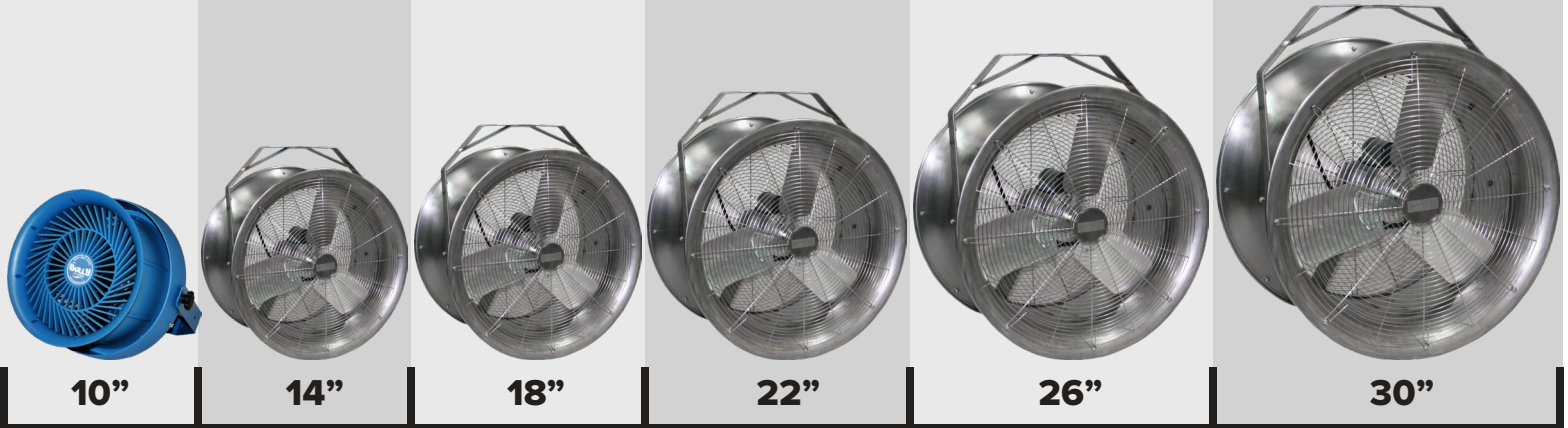

PRODUCT GUIDE

STAINLESS STEEL HIGH VELOCITY FANS

Shaded Pole 115V .8 amps 800 CFM 56.5 dB @ 20' 12.5 lbs	1/4 HP 115V* 2.8 amps 2600 CFM 66.5 dB @ 20' 42 lbs	1/2 HP 115V* 6.0 amps 3800 CFM 71.2 dB @ 20' 56 lbs	1/2 HP 115V* 6.0 amps 5570 CFM 73.6 dB @ 20' 69 lbs	1 HP 460V* 1.8 amps 7650 CFM 80.8 dB @ 20' 93 lbs	1 HP 460V* 1.8 amps 12,000 CFM 82.2 dB @ 20' 125 lbs
--	--	--	--	--	---

0' 40' 60' 80' 120' 150' 200'

AIR THROW DISTANCE

*standard

FEATURES

- #304 polished stainless steel hulls
- Choice of motors:
 - Totally enclosed
 - Washdown duty
 - Stainless steel
- Stainless steel blades (14" - 26")
- OSHA compliant stainless steel finger guards

MOTOR OPTIONS

- A** Single Phase 115/230V
- B** Three Phase 208/230-460V
- C** Single Phase 277V

MOUNTING OPTIONS

Yoke (Standard)

Column-Wall

Portable Stroller

ELIMINATE CONDENSATION