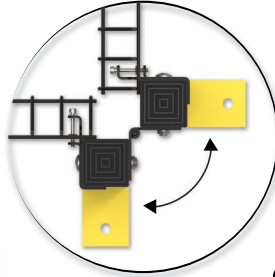

Adaptable

Universal posts allow for easy mounting of photo eyes and light curtains

Buying protective guarding for your robots is a necessity, but does it have to be complicated?
RageWire makes it simple!

It's as easy as 1, 2, 3!

1. Plant your posts
2. Affix your brackets
3. Hang and secure your mesh panels

KEY COMPONENTS

V-bend adds structural integrity & allows for wire management

Carriage bolt attaches bracket to post & machine screw secures mesh to bracket

Easy-install hinged & sliding doors come standard; BeastWire doors available for specialized applications

Standard doors come with pull handle & padlock hasp; Fortress Interlocks optional

Pivot posts allow for easy management of corners with 160° of rotation

For more information on how RageWire can help to Secure, Guard and Protect your people and facility, scan the QR code below!

System Components	
Panels	
Width	5'
Heights	6' 7' 8'
Posts	
Heights	6' 7' 8'
Baseplate - Line Post	2" x 7"
Baseplate - Door Post	4" x 7"
Baseplate - Corner Post	2" x 4½"
Doors	
Width (Hinged Door)	4'
Width (Sliding Door)	5'
Height	7'
Transom Height	1' (included for 8' systems)
Other	
Distance to Hazard	17½"
Sweep Space	4"