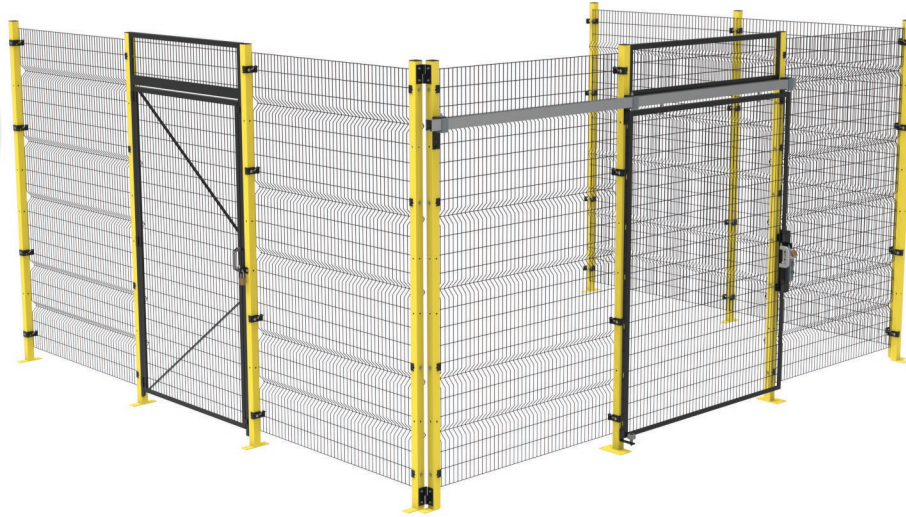

Adaptable

Universal posts allow for easy mounting of photo eyes and light curtains

Buying protective guarding for your robots is a necessity, but does it have to be complicated?
RageWire makes it simple!

It's as easy as 1, 2, 3!

1. Plant your posts
2. Affix your brackets
3. Hang and secure your mesh panels

KEY COMPONENTS

V-bend adds structural integrity & allows for wire management

Carriage bolt attaches bracket to post & machine screw secures mesh to bracket