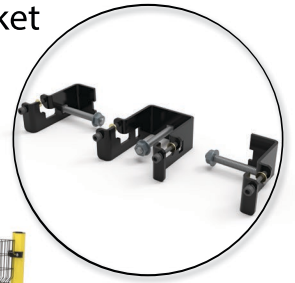

It's as easy as 1, 2, 3!

1. Plant your posts
2. Affix your brackets
3. Hang and secure your mesh panels

KEY COMPONENTS

V-bend adds structural integrity & allows for wire management

Carriage bolt attaches bracket to post & machine screw secures mesh to bracket

Easy-install hinged & sliding doors come standard; BeastWire doors available for specialized applications

Standard doors come with pull handle & padlock hasp; Fortress Interlocks optional

Pivot posts allow for easy management of corners with 160° of rotation