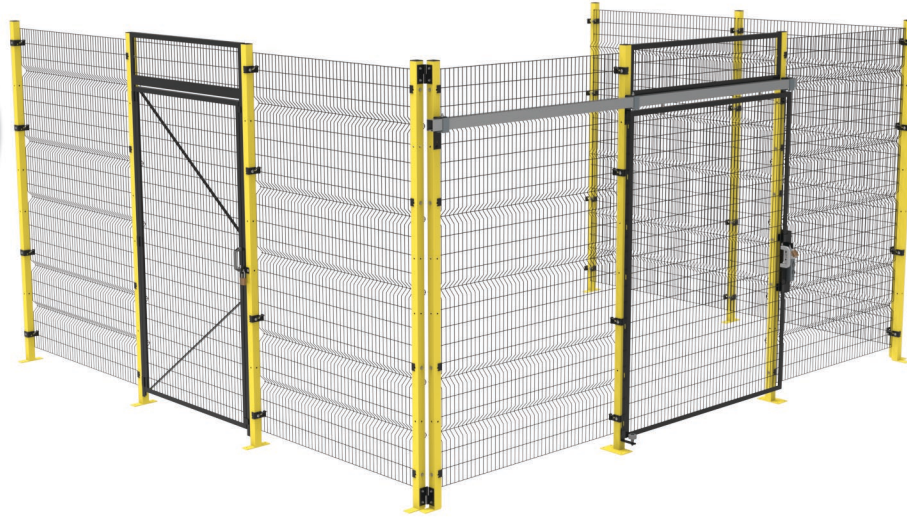

Adaptable

Universal posts allow for easy mounting of photo eyes and light curtains

Buying protective guarding for your robots is a necessity, but does it have to be complicated?
RageWire makes it simple!

It's as easy as 1, 2, 3!

1. Plant your posts
2. Affix your brackets
3. Hang and secure your mesh panels

KEY COMPONENTS

V-bend adds structural integrity & allows for wire management

Carriage bolt attaches bracket to post & machine screw secures mesh to bracket