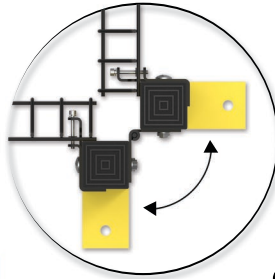

Adaptable

Universal posts allow for easy mounting of photo eyes and light curtains

Buying protective guarding for your robots is a necessity, but does it have to be complicated?
RageWire makes it simple!

It's as easy as 1, 2, 3!

1. Plant your posts
2. Affix your brackets
3. Hang and secure your mesh panels

KEY COMPONENTS

V-bend adds structural integrity & allows for wire management

Carriage bolt attaches bracket to post & machine screw secures mesh to bracket

Easy-install hinged & sliding doors come standard; BeastWire doors available for specialized applications

Standard doors come with pull handle & padlock hasp; Fortress Interlocks optional

Pivot posts allow for easy management of corners with 160° of rotation

For more information on how RageWire can help to Secure, Guard and Protect your people and facility, scan the QR code below!

System Components	
Panels	
Width	5'
Heights	6' 7' 8'
Posts	
Heights	6' 7' 8'
Baseplate - Line Post	2" x 7"
Baseplate - Door Post	4" x 7"
Baseplate - Corner Post	2" x 4½"
Doors	
Width (Hinged Door)	4'
Width (Sliding Door)	5'
Height	7'
Transom Height	1' (included for 8' systems)
Other	
Distance to Hazard	17½"
Sweep Space	4"