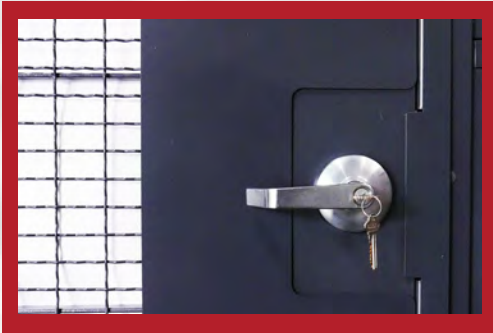

ADA LEVER HANDLE QUICK SHIP

WireCrafters®

Cal-Royal Pioneer SL Series

UNIVERSAL DOOR SYSTEMS

UNIVERSAL DOOR

- Door can be hinged left or right
- Ability to swing in or out
- Contained in #14 gauge steel box
- Our Cal-Royal Pioneer SL-Series will be stocked and available for quick ship.
- We also offer a Schlage L-Series and Corbin Russwin ML2000 Series.

ADA LEVER HANDLE QUICK SHIP

FRONT

Cal-Royal Pioneer SL Series

Corbin Russwin ML2000 Series

Schlage L-Series

BACK

Cal-Royal Pioneer SL Series

Corbin Russwin ML2000 Series

Schlage L-Series

NOTE: The Schlage and Corbin Russwin are non-stock options.

MORE INFORMATION

- A standard WireCrafters hinge door either comes with a padlock lug and the customer provides their own padlock or a built in mortise key lock.
- Typically the person entering the partitioned area inserts the key and then grabs the wire mesh and pulls the door open. However, a door handle is a much cleaner, aesthetically pleasing, option to provide your customer.
- Door levers counter the drawback of door knobs when it comes to the strength and dexterity of the user.