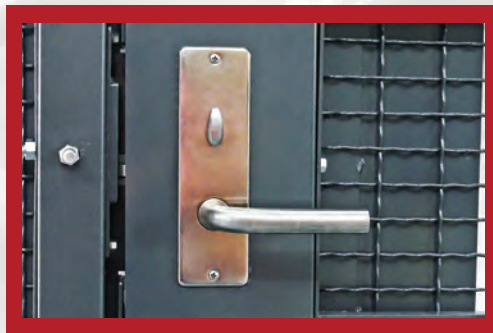

ADA LEVER HANDLE QUICK SHIP

WireCrafters®

Cal-Royal Pioneer SL Series

UNIVERSAL DOOR SYSTEMS

UNIVERSAL DOOR

- Door can be hinged left or right
- Ability to swing in or out
- Contained in #14 gauge steel box
- Our Cal-Royal Pioneer SL-Series will be stocked and available for quick ship.
- We also offer a Schlage L-Series and Corbin Russwin ML2000 Series.

ADA LEVER HANDLE QUICK SHIP

FRONT

Cal-Royal Pioneer SL Series

Corbin Russwin ML2000 Series

Schlage L-Series

BACK

Cal-Royal Pioneer SL Series

Corbin Russwin ML2000 Series

Schlage L-Series

NOTE: The Schlage and Corbin Russwin are non-stock options.

MORE INFORMATION

- A standard WireCrafters hinge door either comes with a padlock lug and the customer provides their own padlock or a built in mortise key lock.
- Typically the person entering the partitioned area inserts the key and then grabs the wire mesh and pulls the door open. However, a door handle is a much cleaner, aesthetically pleasing, option to provide your customer.
- Door levers counter the drawback of door knobs when it comes to the strength and dexterity of the user.