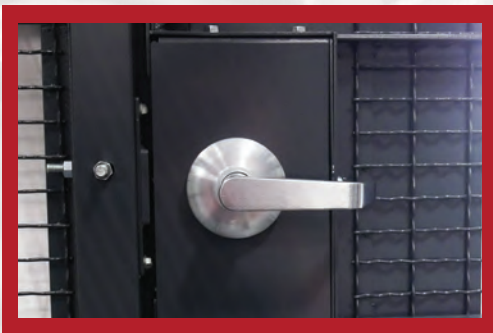

ADA LEVER HANDLE QUICK SHIP

WireCrafters®

Cal-Royal Pioneer SL Series

UNIVERSAL DOOR SYSTEMS

UNIVERSAL DOOR

- Door can be hinged left or right
- Ability to swing in or out
- Contained in #14 gauge steel box
- Our Cal-Royal Pioneer SL-Series will be stocked and available for quick ship.
- We also offer a Schlage L-Series and Corbin Russwin ML2000 Series.

ADA LEVER HANDLE QUICK SHIP

FRONT

Cal-Royal Pioneer SL Series

Corbin Russwin ML2000 Series

Schlage L-Series

BACK

Cal-Royal Pioneer SL Series

Corbin Russwin ML2000 Series

Schlage L-Series

NOTE: The Schlage and Corbin Russwin are non-stock options.

MORE INFORMATION

- A standard WireCrafters hinge door either comes with a padlock lug and the customer provides their own padlock or a built in mortise key lock.
- Typically the person entering the partitioned area inserts the key and then grabs the wire mesh and pulls the door open. However, a door handle is a much cleaner, aesthetically pleasing, option to provide your customer.
- Door levers counter the drawback of door knobs when it comes to the strength and dexterity of the user.