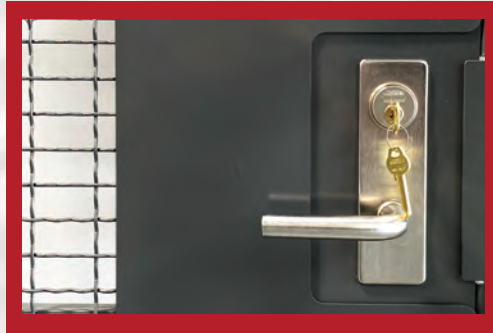

ADA LEVER HANDLE QUICK SHIP

WireCrafters®

Cal-Royal Pioneer SL Series

UNIVERSAL DOOR SYSTEMS

UNIVERSAL DOOR

- Door can be hinged left or right
- Ability to swing in or out
- Contained in #14 gauge steel box
- Our Cal-Royal Pioneer SL-Series will be stocked and available for quick ship.
- We also offer a Schlage L-Series and Corbin Russwin ML2000 Series.

ADA LEVER HANDLE QUICK SHIP

FRONT

Cal-Royal Pioneer SL Series

Corbin Russwin ML2000 Series

Schlage L-Series

BACK

Cal-Royal Pioneer SL Series

Corbin Russwin ML2000 Series

Schlage L-Series

NOTE: The Schlage and Corbin Russwin are non-stock options.

MORE INFORMATION

- A standard WireCrafters hinge door either comes with a padlock lug and the customer provides their own padlock or a built in mortise key lock.
- Typically the person entering the partitioned area inserts the key and then grabs the wire mesh and pulls the door open. However, a door handle is a much cleaner, aesthetically pleasing, option to provide your customer.
- Door levers counter the drawback of door knobs when it comes to the strength and dexterity of the user.