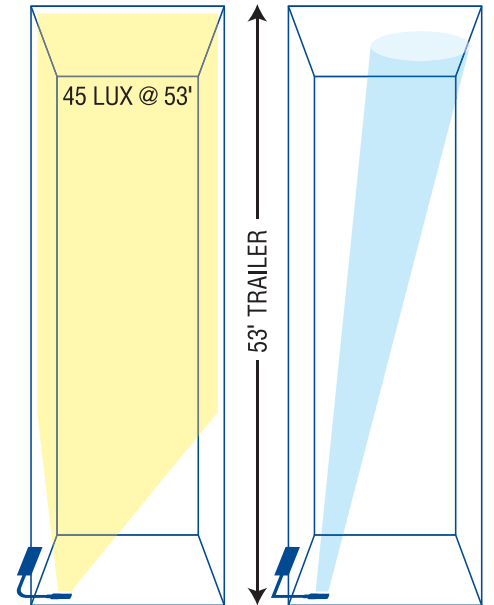

Nothing lights up a trailer like an LED Versa Light®

The LED Versa Light® effectively illuminates the entire inside of an 8' x 53' trailer. Other dock lights feature a 53' narrow beam of light with a spotlight quality; we focus on details like lighting up the sides too.

Specifications

- 120 volt, .5A, 60Hz
- Amperage Draw .5A max
- 57 Watt Average
- Adjustable/Flexible Tube
- Solid State Step Down Power Supply
- Built-in Cooling Fan
- Pre-drilled Holes for Easy Installation
- 85,000 Hours LED Life

Model 450 - 120v

Part #: DLGN-VL-450-LED

Model 457 - 277v

Part #: Consult Factory

International Model - 230v, 50-60HZ

Part#: Consult Factory

Series 450 illuminates the entire trailer.

Other LED dock lights use narrow-focused spotlight effect.

Durable compact circular LED light head with 23° focused lens.