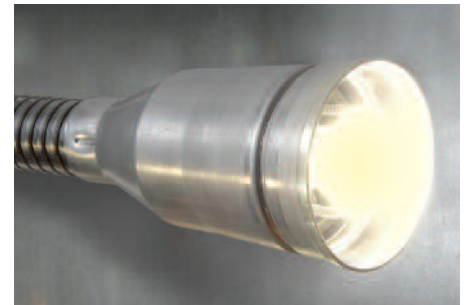

Nothing lights up a trailer like an LED Versa Light®

The LED Versa Light® effectively illuminates the entire inside of an 8' x 53' trailer. Other dock lights feature a 53' narrow beam of light with a spotlight quality; we focus on details like lighting up the sides too.

Longer Life

The patented fan-cooled design allows us to provide a light with superior output, and longer life LED's of 85,000 hours and more importantly, we have eliminated the harsh glare typical of other LED docklights.

Model 450 - 120v

Part #: DLGN-VL-450-LED

Model 457 - 277v

Part #: Consult Factory

International Model - 230v, 50-60HZ

Part#: Consult Factory

Series 450 illuminates the entire trailer.

Other LED dock lights use narrow-focused spotlight effect.

Durable compact circular LED light head with 23° focused lens.