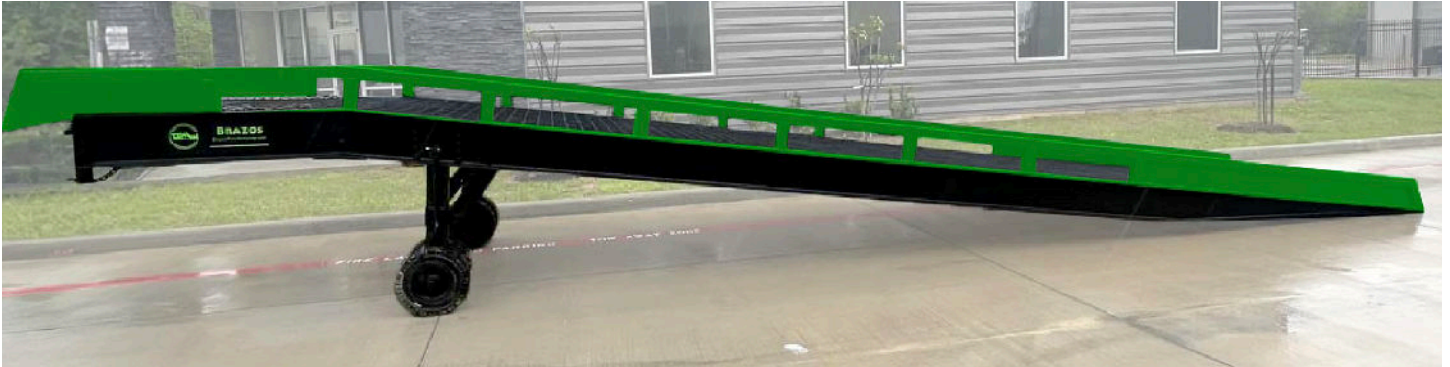

YARD RAMPS | PLATFORMS

BRAZOS MANUFACTURING AND WELDING SERVICES STEEL YARD RAMPS - ADD MOBILE LOADING DOCK ANYWHERE

A **YARD RAMP** is a portable loading ramp that allows the transfer of goods between different levels, such as from the ground to the bed of a truck or to a loading dock. **BRAZOS MANUFACTURING'S** line of heavy duty steel yard ramps are engineered for a wide range of use. They are built using structural steel, heavy gauge formed steel, diamond deck steel plate and steel grating.

A full set of options is available for customization to suit any application.

YARD RAMPS

Starting at 16,000 lbs capacity and going up to 150,000 lbs capacity.

Model	Width	Length	Weight
BSR167036-L	70"	36'	5,100
BSR168430	84"	30'	4,960
BSR168436-L	84"	36'	5,800
BSR169630	96"	30'	5,522
BSR169636-L	96"	36'	6,626
BSR207030	70"	30'	4,780
BSR207036-L	70"	36'	5,760
BSR208430	84"	30'	5,600
BSR208436-L	84"	36'	6,540
BSR209630	96"	30'	6,228
BSR209636-L	96"	36'	7,473

MODEL NUMBER EXPLANATION

1	2	3	4	5	6
Brazos	Steel Ramps	Capacity Weight	Width	Length	Level
BSR167036-L					
1	2	3	4	5	6

PLATFORMS

Capacity up to 150,000 lbs

Model	Width	Length	Weight
BSP1688	8'	8'	2,450
BSP16810	8'	10'	2,833
BSP16812	8'	12'	3,306
BSP16815	8'	12'	4,135
BSP2088	8'	8'	2,682
BSP20810	8'	10'	3,120
BSP20812	8'	12'	3,647
BSP20815	8'	15'	4,797

MODEL NUMBER EXPLANATION

1	2	3	4	5	6
Brazos	Steel Platforms	Capacity Weight	Width	Length	Length
BSP1688					
1	2	3	4	5	

YARD RAMPS | PLATFORMS

BRAZOS MANUFACTURING AND WELDING SERVICES
STEEL YARD RAMPS - ADD MOBILE LOADING DOCK ANYWHERE