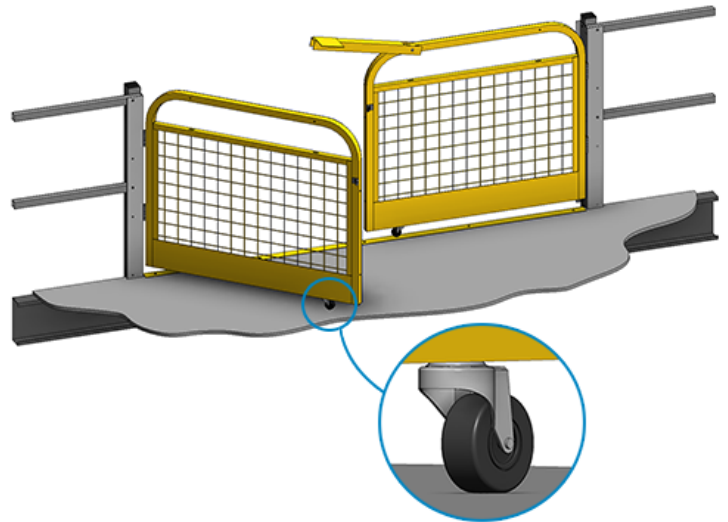

WIRE MESH : 7'0" - 8'0" WIDE