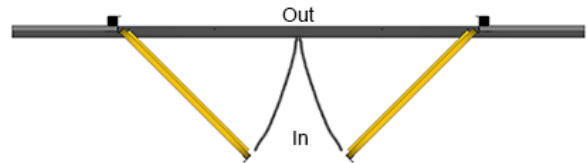

ORIENTATION OF GATE OPENING

Double-Swing Gate