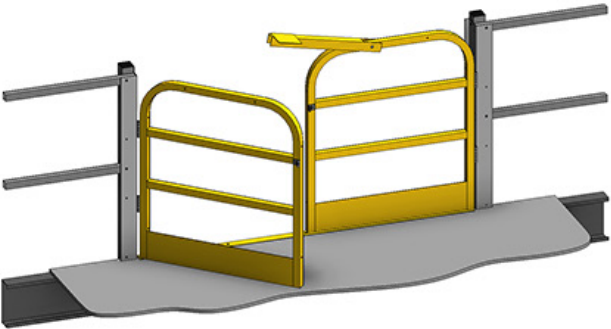

### Description

Cogan double safety swing gates are available in 2-rail, 3-rail and wire mesh configurations, each conveniently designed to accommodate your handrail selection.

**w.w.Cannon, Inc.**

Design. Layout. Build. Install.

### ORIENTATION OF GATE OPENING

Double-Swing Gate

COLORS

Safety Yellow

**Cogan**  
Since 1901

**Mezzanines**  
Increase Floor Space

cogan.com

**GATES**

## SIZES

Choose between four standard sizes to best suit your needs. A padlock hasp lock mechanism is included with each gate. All standard Cogan gates are sealed in a powder-coated safety yellow paint finish for maximum visibility.

2-RAIL: 5'0" - 6'0" WIDE

2-RAIL: 7'0" - 8'0" WIDE

3-RAIL: 5'0" - 6'0" WIDE

3-RAIL: 7'0" - 8'0" WIDE