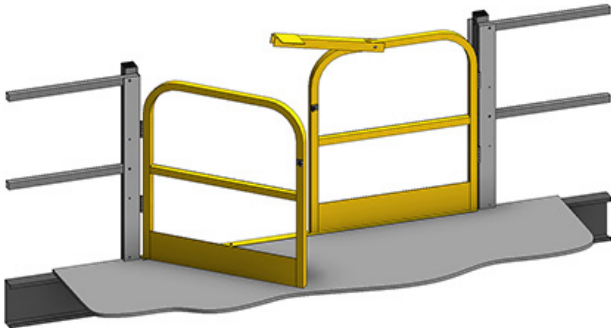

Cogan
Since 1901

Mezzanines
Increase Floor Space

cogan.com

GATES

SIZES

Choose between four standard sizes to best suit your needs. A padlock hasp lock mechanism is included with each gate. All standard Cogan gates are sealed in a powder-coated safety yellow paint finish for maximum visibility.

2-RAIL: 5'0" - 6'0" WIDE