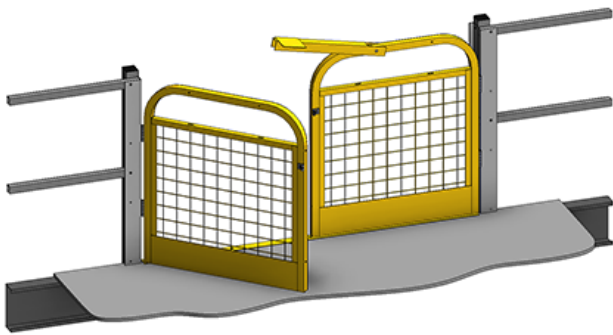

SIZES

Choose between four standard sizes to best suit your needs. A padlock hasp lock mechanism is included with each gate. All standard Cogan gates are sealed in a powder-coated safety yellow paint finish for maximum visibility.

WIRE MESH : 5'0" - 6'0" WIDE