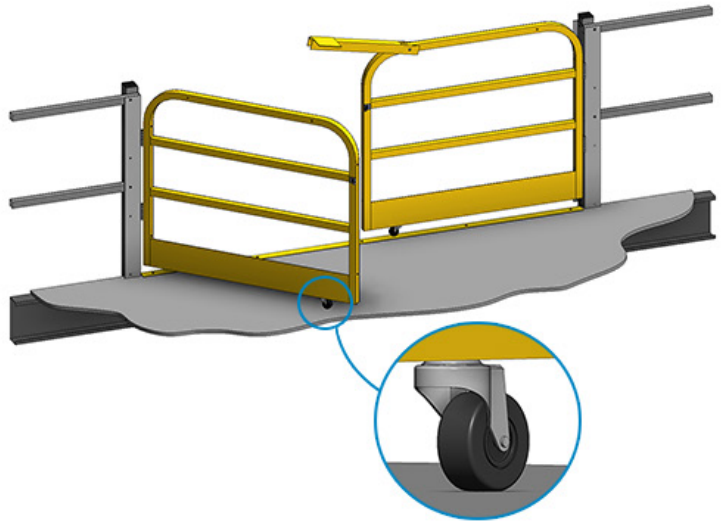

## SIZES

Choose between four standard sizes to best suit your needs. A padlock hasp lock mechanism is included with each gate. All standard Cogan gates are sealed in a powder-coated safety yellow paint finish for maximum visibility.

2-RAIL: 5'0" - 6'0" WIDE

2-RAIL: 7'0" - 8'0" WIDE

3-RAIL: 5'0" - 6'0" WIDE

3-RAIL: 7'0" - 8'0" WIDE