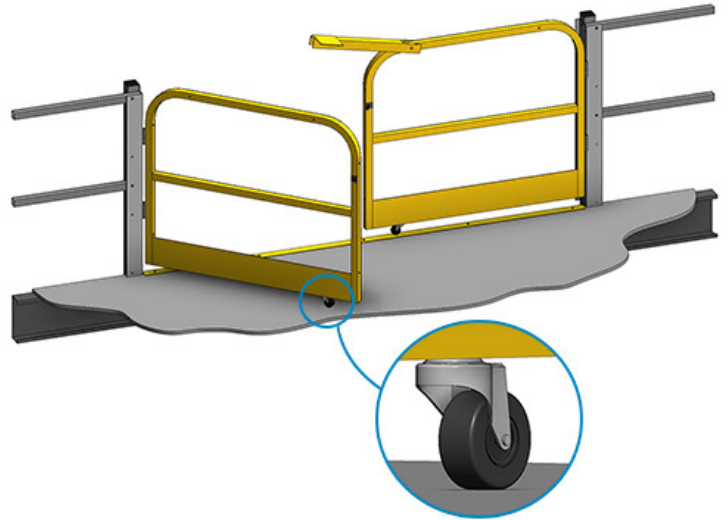

### Specifications

Gate Width	5'-0", 6'-0", 7'-0", 8'-0"
Type of Gate	Double-Swing Gate
Finish	Powder-coated
Models	2-Rail, 3-Rail or Wire Mesh
Frame Material	Hollow Structural Tubing 1 1/2" x 1 1/2" x 16GA
Type of Closure	Padlock Hasp

### ORIENTATION OF GATE OPENING

Double-Swing Gate

COLORS

Safety Yellow

**Cogan**  
Since 1901

**Mezzanines**  
Increase Floor Space

cogan.com

**GATES**

## SIZES

Choose between four standard sizes to best suit your needs. A padlock hasp lock mechanism is included with each gate. All standard Cogan gates are sealed in a powder-coated safety yellow paint finish for maximum visibility.

2-RAIL: 5'0" - 6'0" WIDE

2-RAIL: 7'0" - 8'0" WIDE

3-RAIL: 5'0" - 6'0" WIDE

3-RAIL: 7'0" - 8'0" WIDE