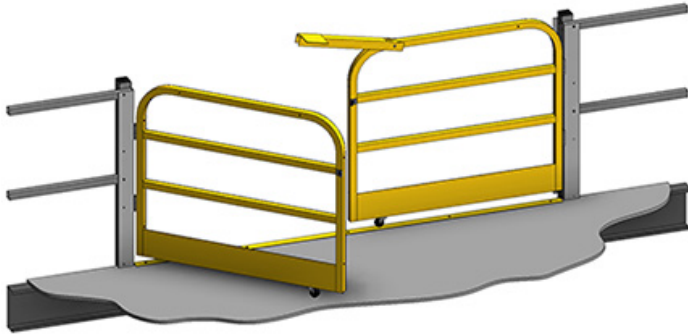

## DOUBLE SWING GATE

### Description

Cogan double safety swing gates are available in 2-rail, 3-rail and wire mesh configurations, each conveniently designed to accommodate your handrail selection.

**w.w.Cannon, Inc.**

Design. Layout. Build. Install.