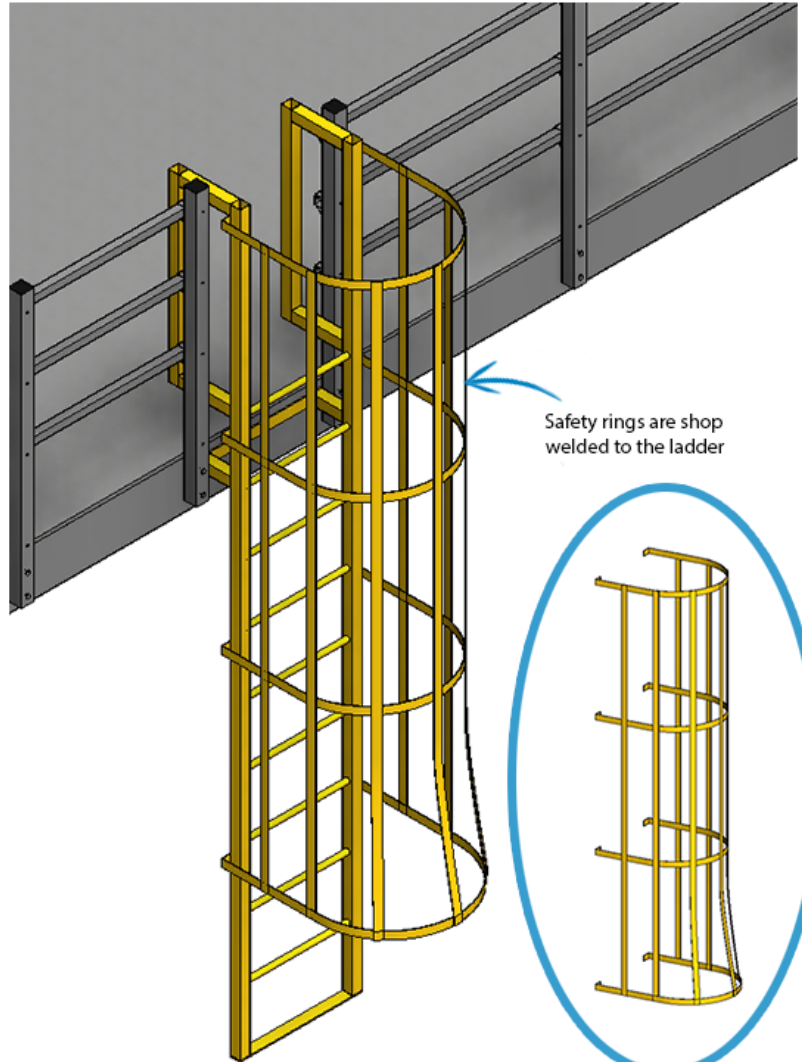

Cogan
Since 1901

Mezzanines
Increase Floor Space

LADDERS

WITHOUT CAGE

LADDERS

Description

Our standard platform ladders are 24" wide. Optional welded safety cages are available for added fall protection or if required by code. All ladders are sealed in a durable, powder-coated yellow paint finish for maximum visibility.

w.w.Cannon, Inc.

Design. Layout. Build. Install.

1-800-442-3061
www.wwcannon.com

PRODUCT INFORMATION

Specifications

Ladder Width	24"
Optional Parts	Safety Cage
Finish	Powder-coated
Frame Material	Hollow Structural Tubing 2" x 2" x 16GA

COLORS

Safety Yellow

Cogan
Since 1901

Mezzanines
Increase Floor Space

LADDERS

DETAILS

STANDARD LADDER SIZES

Without Cage		With Cage	
Size (W")	ITEM#	Size (W")	ITEM #
24"	ML1	24"	ML2

** CUSTOM SIZES ARE ALSO AVAILABLE

Safety rings are shop welded to the ladder

OPTIONAL SAFETY CAGE

w.w.Cannon, Inc.

Design. Layout. Build. Install.

1-800-442-3061

www.wwcannon.com