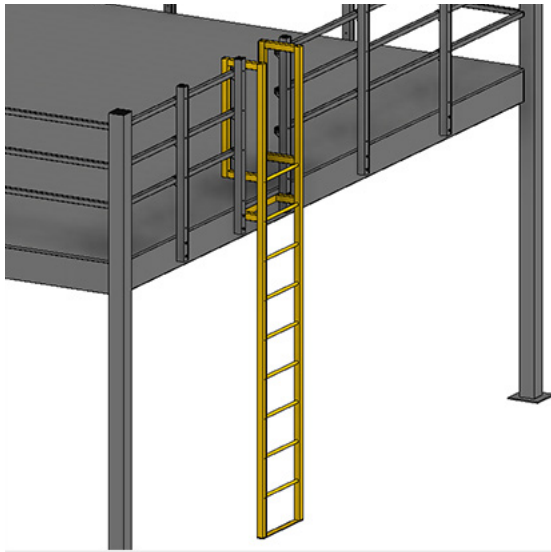

Cogan
Since 1901

Mezzanines
Increase Floor Space

LADDERS

WITHOUT CAGE

LADDERS

Description

Our standard platform ladders are 24" wide. Optional welded safety cages are available for added fall protection or if required by code. All ladders are sealed in a durable, powder-coated yellow paint finish for maximum visibility.

w.w.Cannon, Inc.

Design. Layout. Build. Install.

1-800-442-3061
www.wwcannon.com

PRODUCT INFORMATION

Specifications

Ladder Width	24"
Optional Parts	Safety Cage
Finish	Powder-coated
Frame Material	Hollow Structural Tubing 2" x 2" x 16GA

COLORS

Safety Yellow

Cogan
Since 1901

Mezzanines
Increase Floor Space

LADDERS

DETAILS

STANDARD LADDER SIZES

Without Cage		With Cage	
Size (W")	ITEM#	Size (W")	ITEM #
24"	ML1	24"	ML2