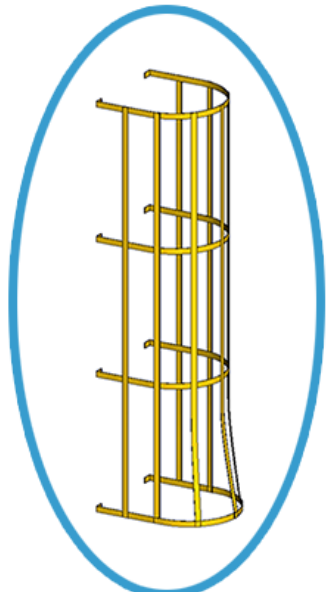

Cogan
Since 1901

Mezzanines
Increase Floor Space

LADDERS

WITHOUT CAGE

LADDERS

Description

Our standard platform ladders are 24" wide. Optional welded safety cages are available for added fall protection or if required by code. All ladders are sealed in a durable, powder-coated yellow paint finish for maximum visibility.

w.w.Cannon, Inc.

Design. Layout. Build. Install.

1-800-442-3061
www.wwcannon.com

PRODUCT INFORMATION

Specifications

Ladder Width	24"
Optional Parts	Safety Cage
Finish	Powder-coated
Frame Material	Hollow Structural Tubing 2" x 2" x 16GA

COLORS

Safety Yellow

Cogan
Since 1901

Mezzanines
Increase Floor Space

LADDERS

DETAILS

STANDARD LADDER SIZES

Without Cage		With Cage	
Size (W")	ITEM#	Size (W")	ITEM #
24"	ML1	24"	ML2

** CUSTOM SIZES ARE ALSO AVAILABLE

Safety rings are shop welded to the ladder

OPTIONAL SAFETY CAGE

w.w.Cannon, Inc.

Design. Layout. Build. Install.

1-800-442-3061

www.wwcannon.com