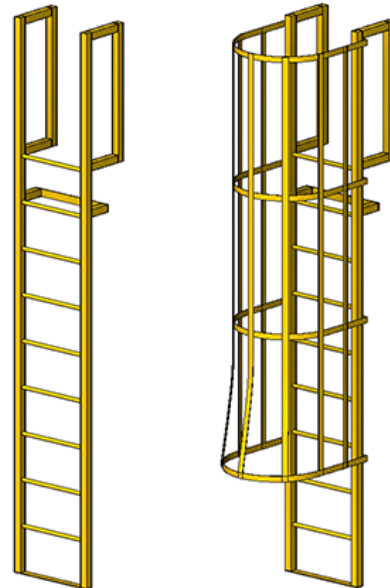

Cogan
Since 1901

Mezzanines
Increase Floor Space

LADDERS

WITHOUT CAGE

LADDERS

Description

Our standard platform ladders are 24" wide. Optional welded safety cages are available for added fall protection or if required by code. All ladders are sealed in a durable, powder-coated yellow paint finish for maximum visibility.

w.w.Cannon, Inc.

Design. Layout. Build. Install.

1-800-442-3061
www.wwcannon.com

PRODUCT INFORMATION

Specifications

Ladder Width	24"
Optional Parts	Safety Cage
Finish	Powder-coated
Frame Material	Hollow Structural Tubing 2" x 2" x 16GA

COLORS

Safety Yellow

Cogan
Since 1901

Mezzanines
Increase Floor Space

LADDERS

DETAILS

STANDARD LADDER SIZES

Without Cage		With Cage	
Size (W")	ITEM#	Size (W")	ITEM #
24"	ML1	24"	ML2