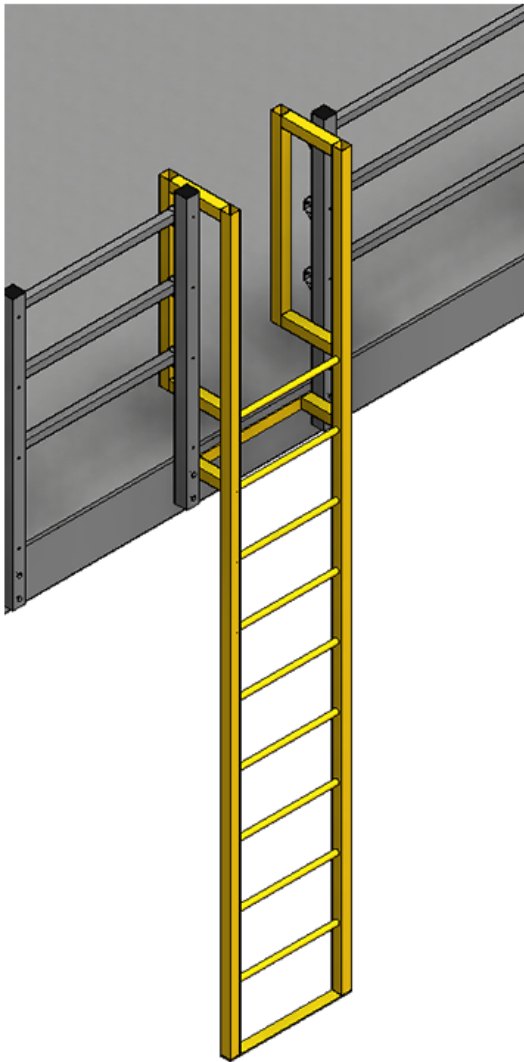

Cogan
Since 1901

Mezzanines
Increase Floor Space

LADDERS

DETAILS

STANDARD LADDER SIZES

Without Cage		With Cage	
Size (W")	ITEM#	Size (W")	ITEM #
24"	ML1	24"	ML2

** CUSTOM SIZES ARE ALSO AVAILABLE

Safety rings are shop welded to the ladder