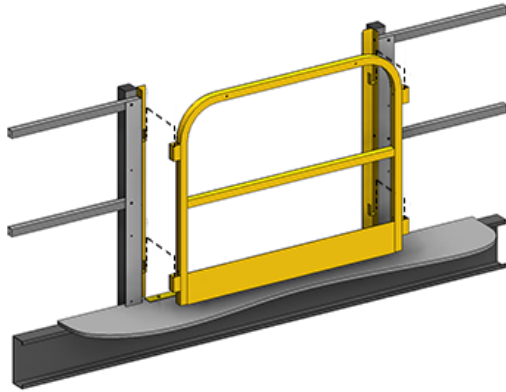

Cogan
Since 1901

Mezzanines
Increase Floor Space

cogan.com

GATES

LIFT-OUT SAFETY GATE

Description

Cogan lift-out safety gates are completely removable, allowing for the unobstructed loading and unloading of material. Available in 2-rail, 3-rail and wire mesh configurations, each conveniently designed to accommodate your handrail selection.

w.w.Cannon, Inc.

Design. Layout. Build. Install.

1-800-442-3061
www.wwcannon.com

PRODUCT INFORMATION

Specifications

Gate Width	4'-0", 5'-0"
Type of Gate	Lift-Out Safety Gate
Finish	Powder-coated
Models	2-Rail, 3-Rail or Wire Mesh
Frame Material	Hollow Structural Tubing 1 1/2" x 1 1/2" x 16GA
Type of Closure	None

COLORS

Safety Yellow

ORIENTATION OF GATE OPENING

Lift-Out Safety Gate

SIZES

Choose between two standard sizes to best suit your needs. All standard Cogan gates are sealed in a powder-coated safety yellow paint finish for maximum visibility.

2- RAIL : 4'0" - 5'0" WIDE

3- RAIL : 4'0" - 5'0" WIDE

SUMMARY OF STANDARD SIZES

Description	Gate Width Opening	ITEM#
2-Rail	4'-0"	MG442
2-Rail	5'-0"	MG452
3-Rail	4'-0"	MG443
3-Rail	5'-0"	MG453
Wire Mesh	4'-0"	MG444
Wire Mesh	5'-0"	MG454