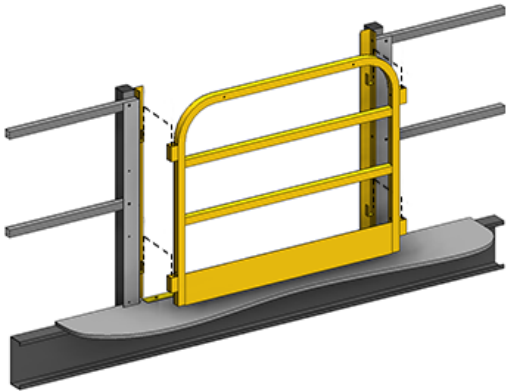

Cogan
Since 1901

Mezzanines
Increase Floor Space

cogan.com

GATES

LIFT-OUT SAFETY GATE

Description

Cogan lift-out safety gates are completely removable, allowing for the unobstructed loading and unloading of material. Available in 2-rail, 3-rail and wire mesh configurations, each conveniently designed to accommodate your handrail selection.

w.w.Cannon, Inc.

Design. Layout. Build. Install.

1-800-442-3061
www.wwcannon.com

PRODUCT INFORMATION

Specifications

Gate Width	4'-0", 5'-0"
Type of Gate	Lift-Out Safety Gate
Finish	Powder-coated
Models	2-Rail, 3-Rail or Wire Mesh
Frame Material	Hollow Structural Tubing 1 1/2" x 1 1/2" x 16GA
Type of Closure	None

COLORS

Safety Yellow

ORIENTATION OF GATE OPENING

Lift-Out Safety Gate

SIZES

Choose between two standard sizes to best suit your needs. All standard Cogan gates are sealed in a powder-coated safety yellow paint finish for maximum visibility.

2- RAIL : 4'0" - 5'0" WIDE

3- RAIL : 4'0" - 5'0" WIDE

SUMMARY OF STANDARD SIZES

Description	Gate Width Opening	ITEM#
2-Rail	4'-0"	MG442
2-Rail	5'-0"	MG452
3-Rail	4'-0"	MG443
3-Rail	5'-0"	MG453
Wire Mesh	4'-0"	MG444
Wire Mesh	5'-0"	MG454