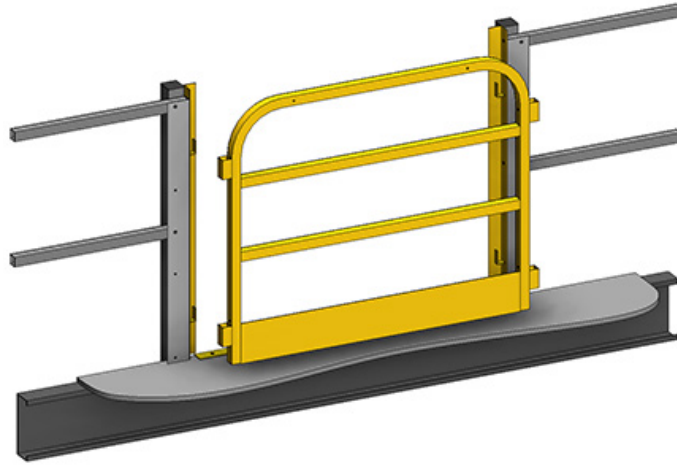

Cogan
Since 1901

Mezzanines
Increase Floor Space

cogan.com

GATES

LIFT-OUT SAFETY GATE

Description

Cogan lift-out safety gates are completely removable, allowing for the unobstructed loading and unloading of material. Available in 2-rail, 3-rail and wire mesh configurations, each conveniently designed to accommodate your handrail selection.

w.w.Cannon, Inc.

Design. Layout. Build. Install.

1-800-442-3061
www.wwcannon.com

PRODUCT INFORMATION

Specifications

Gate Width	4'-0", 5'-0"
Type of Gate	Lift-Out Safety Gate
Finish	Powder-coated
Models	2-Rail, 3-Rail or Wire Mesh
Frame Material	Hollow Structural Tubing 1 1/2" x 1 1/2" x 16GA
Type of Closure	None

COLORS

Safety Yellow

ORIENTATION OF GATE OPENING

Lift-Out Safety Gate

SIZES

Choose between two standard sizes to best suit your needs. All standard Cogan gates are sealed in a powder-coated safety yellow paint finish for maximum visibility.

** CUSTOM SIZES ARE ALSO AVAILABLE

WIRE MESH : 4'0" - 5'0" WIDE