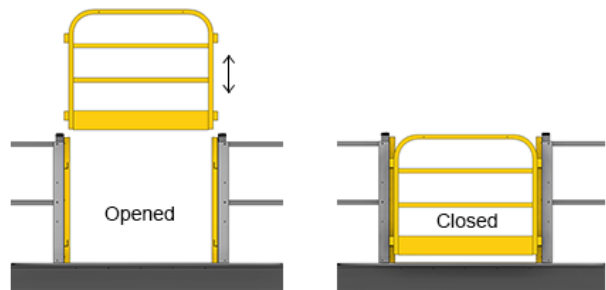

Cogan
Since 1901

Mezzanines
Increase Floor Space

cogan.com

GATES

LIFT-OUT SAFETY GATE

Description

Cogan lift-out safety gates are completely removable, allowing for the unobstructed loading and unloading of material. Available in 2-rail, 3-rail and wire mesh configurations, each conveniently designed to accommodate your handrail selection.

w.w.Cannon, Inc.

Design. Layout. Build. Install.

1-800-442-3061
www.wwcannon.com

PRODUCT INFORMATION

Specifications

Gate Width	4'-0", 5'-0"
Type of Gate	Lift-Out Safety Gate
Finish	Powder-coated
Models	2-Rail, 3-Rail or Wire Mesh
Frame Material	Hollow Structural Tubing 1 1/2" x 1 1/2" x 16GA
Type of Closure	None

COLORS

Safety Yellow

ORIENTATION OF GATE OPENING

Lift-Out Safety Gate

SIZES

Choose between two standard sizes to best suit your needs. All standard Cogan gates are sealed in a powder-coated safety yellow paint finish for maximum visibility.

2- RAIL : 4'0" - 5'0" WIDE

3- RAIL : 4'0" - 5'0" WIDE

SUMMARY OF STANDARD SIZES

Description	Gate Width Opening	ITEM#
2-Rail	4'-0"	MG442
2-Rail	5'-0"	MG452
3-Rail	4'-0"	MG443
3-Rail	5'-0"	MG453
Wire Mesh	4'-0"	MG444
Wire Mesh	5'-0"	MG454