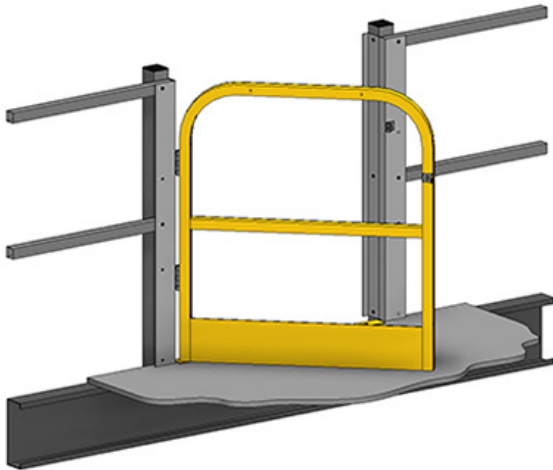

SIZES

Choose between four standard sizes to best suit your needs. A padlock hasp lock mechanism is included with each gate. All standard Cogan gates are sealed in a powder-coated safety yellow paint finish for maximum visibility.

2-RAIL : 2'6" - 3'0" WIDE