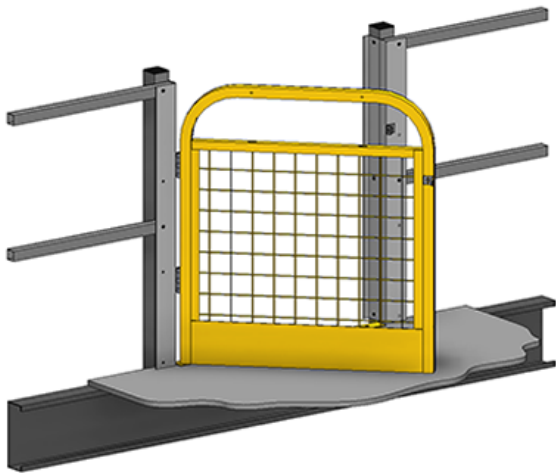

SIZES

Choose between four standard sizes to best suit your needs. A padlock hasp lock mechanism is included with each gate. All standard Cogan gates are sealed in a powder-coated safety yellow paint finish for maximum visibility.

WIRE MESH : 2'-6" - 3'-0" WIDE

WIRE MESH : 3'-6" - 4'-0" WIDE