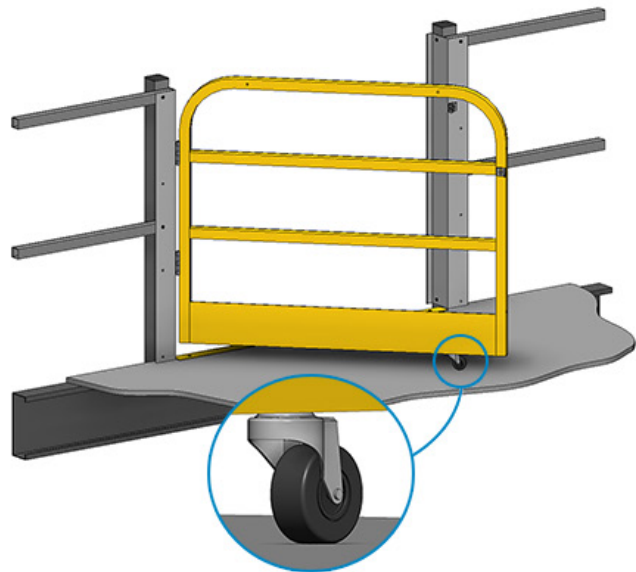

### ORIENTATION OF GATE OPENING

Single-Swing Gate

## SIZES

Choose between four standard sizes to best suit your needs. A padlock hasp lock mechanism is included with each gate. All standard Cogan gates are sealed in a powder-coated safety yellow paint finish for maximum visibility.

2-RAIL : 2'6" - 3'0" WIDE

2-RAIL: 3'6" - 4'0" WIDE

3-RAIL : 2'6" - 3'0" WIDE

3-RAIL: 3'6" - 4'0" WIDE