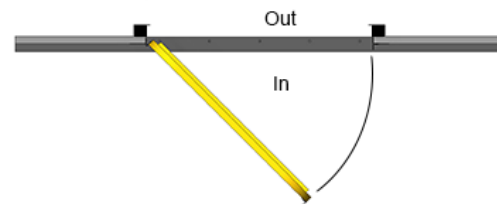

ORIENTATION OF GATE OPENING

Single-Swing Gate