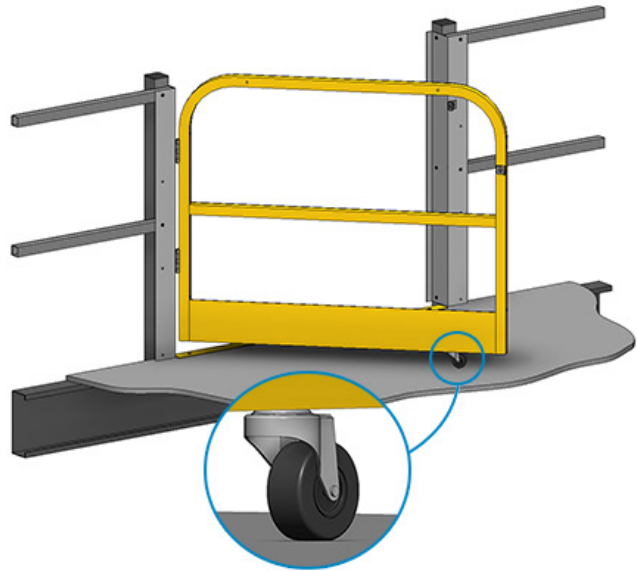

2-RAIL: 3'6" - 4'0" WIDE