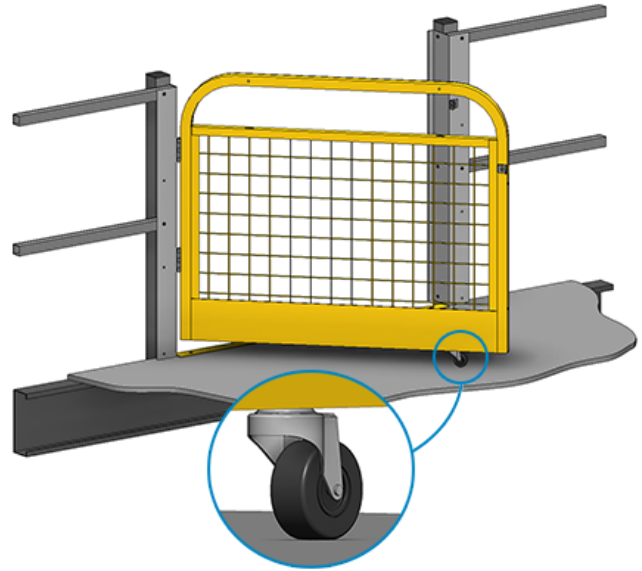

SIZES

Choose between four standard sizes to best suit your needs. A padlock hasp lock mechanism is included with each gate. All standard Cogan gates are sealed in a powder-coated safety yellow paint finish for maximum visibility.

WIRE MESH : 2'-6" - 3'-0" WIDE

WIRE MESH : 3'-6" - 4'-0" WIDE