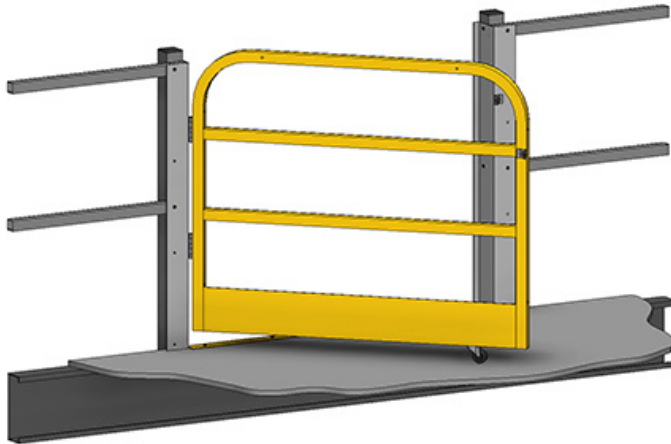

**Cogan**  
Since 1901

**Mezzanines**  
Increase Floor Space

cogan.com

**GATES**

## SINGLE SWING GATE

### Description

Cogan single swing safety gates are available in 2-rail, 3-rail and wire mesh configurations, each conveniently designed to accommodate your handrail selection.

**w.w.Cannon, Inc.**

Design. Layout. Build. Install.

### Specifications

Gate Width	2'-6", 3'-0", 3'-6", 4'-0"
Type of Gate	Single-Swing Gate
Finish	Powder-coated
Models	2-Rail, 3-Rail or Wire Mesh
Frame Material	Hollow Structural Tubing 1 1/2" x 1 1/2" x 16GA
Type of Closure	Padlock Hasp