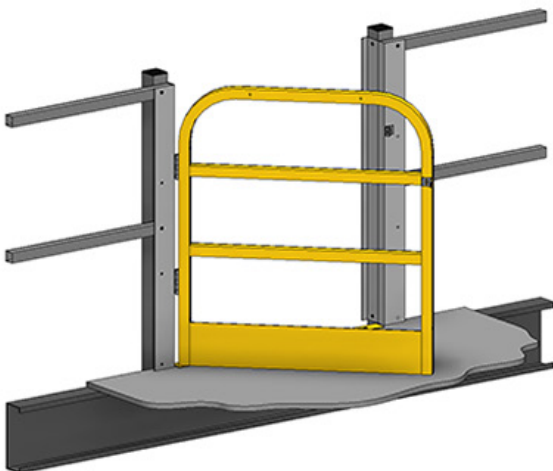

### ORIENTATION OF GATE OPENING

Single-Swing Gate

## SIZES

Choose between four standard sizes to best suit your needs. A padlock hasp lock mechanism is included with each gate. All standard Cogan gates are sealed in a powder-coated safety yellow paint finish for maximum visibility.

2-RAIL : 2'6" - 3'0" WIDE

2-RAIL: 3'6" - 4'0" WIDE

3-RAIL : 2'6" - 3'0" WIDE

3-RAIL: 3'6" - 4'0" WIDE