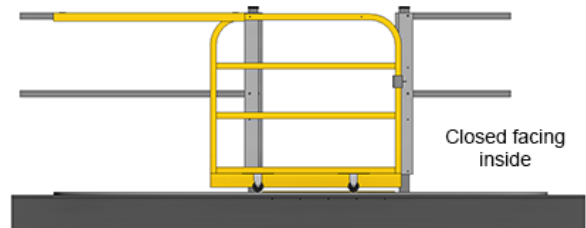

Cogan
Since 1901

Mezzanines
Increase Floor Space

cogan.com

GATES

SLIDING GATE

Description

Cogan sliding safety gates allow you to easily access your mezzanine in constricted areas. Available in 2-rail, 3-rail and wire mesh configurations, each conveniently designed to accommodate your handrail selection.

w.w.Cannon, Inc.

Design. Layout. Build. Install.

1-800-442-3061
www.wwcannon.com

PRODUCT INFORMATION

Specifications

Gate Width	5'-0", 6'-0", 7'-0", 8'-0", 10'-0", 12'-0"
Type of Gate	Sliding Gate
Finish	Powder-coated
Models	2-Rail, 3-Rail or Wire Mesh
Frame Material	Hollow Structural Tubing 1 1/2" x 1 1/2" x 16GA
Type of Closure	Padlock Hasp, Receiver Bracket

ORIENTATION OF GATE OPENING

Sliding Gate

Opened facing inside

Closed facing inside

COLORS

Safety Yellow

SIZES

Choose between six standard sizes to best suit your needs. A padlock hasp lock mechanism is included with each gate. All standard Cogan gates are sealed in a powder-coated safety yellow paint finish for maximum visibility.

2-RAIL: 5'0" WIDE

2-RAIL: 6'0"-7'0" WIDE

2-RAIL: 8'0" WIDE

2-RAIL: 10'0"-12'0" WIDE

3-RAIL: 5'0" WIDE

3-RAIL: 6'0"-7'0" WIDE

3-RAIL: 8'0" WIDE

3-RAIL: 10'0"-12'0" WIDE