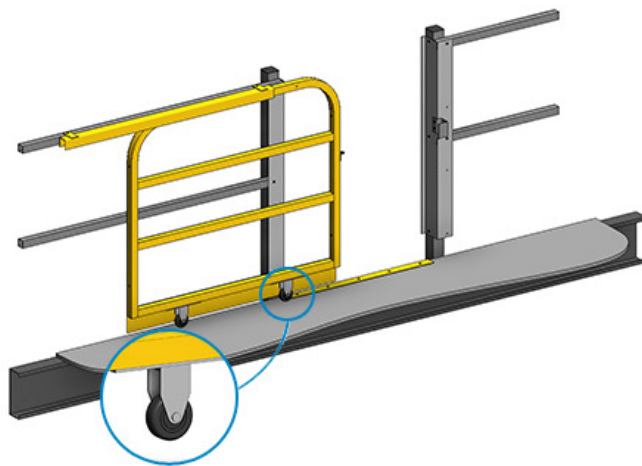

Cogan
Since 1901

Mezzanines
Increase Floor Space

cogan.com

GATES

SLIDING GATE

Description

Cogan sliding safety gates allow you to easily access your mezzanine in constricted areas. Available in 2-rail, 3-rail and wire mesh configurations, each conveniently designed to accommodate your handrail selection.

ORIENTATION OF GATE OPENING

Sliding Gate

Opened facing inside

Closed facing inside

COLORS

Safety Yellow

SIZES

Choose between six standard sizes to best suit your needs. A padlock hasp lock mechanism is included with each gate. All standard Cogan gates are sealed in a powder-coated safety yellow paint finish for maximum visibility.

2-RAIL: 5'0" WIDE

2-RAIL: 6'0"-7'0" WIDE

2-RAIL: 8'0" WIDE

2-RAIL: 10'0"-12'0" WIDE

3-RAIL: 5'0" WIDE

3-RAIL: 6'0"-7'0" WIDE

3-RAIL: 8'0" WIDE

3-RAIL: 10'0"-12'0" WIDE

SIZES

Choose between six standard sizes to best suit your needs. A padlock hasp lock mechanism is included with each gate. All standard Cogan gates are sealed in a powder-coated safety yellow paint finish for maximum visibility.