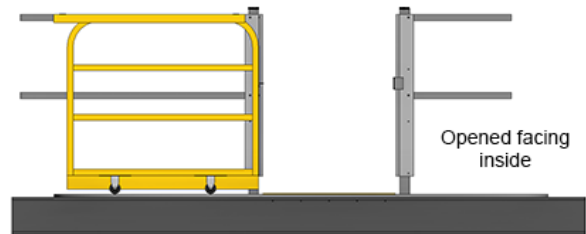

Cogan
Since 1901

Mezzanines
Increase Floor Space

cogan.com

GATES

SLIDING GATE

Description

Cogan sliding safety gates allow you to easily access your mezzanine in constricted areas. Available in 2-rail, 3-rail and wire mesh configurations, each conveniently designed to accommodate your handrail selection.

w.w.Cannon, Inc.

Design. Layout. Build. Install.

1-800-442-3061
www.wwcannon.com

PRODUCT INFORMATION

Specifications

Gate Width	5'-0", 6'-0", 7'-0", 8'-0", 10'-0", 12'-0"
Type of Gate	Sliding Gate
Finish	Powder-coated
Models	2-Rail, 3-Rail or Wire Mesh
Frame Material	Hollow Structural Tubing 1 1/2" x 1 1/2" x 16GA
Type of Closure	Padlock Hasp, Receiver Bracket

ORIENTATION OF GATE OPENING

Sliding Gate

Opened facing inside

Closed facing inside

COLORS

Safety Yellow

SIZES

Choose between six standard sizes to best suit your needs. A padlock hasp lock mechanism is included with each gate. All standard Cogan gates are sealed in a powder-coated safety yellow paint finish for maximum visibility.

2-RAIL: 5'0" WIDE

2-RAIL: 6'0"-7'0" WIDE

2-RAIL: 8'0" WIDE

2-RAIL: 10'0"-12'0" WIDE

3-RAIL: 5'0" WIDE

3-RAIL: 6'0"-7'0" WIDE

3-RAIL: 8'0" WIDE

3-RAIL: 10'0"-12'0" WIDE