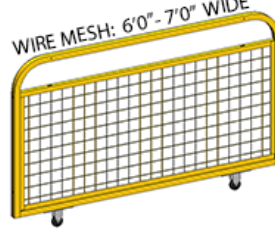

WIRE MESH: 6'-0" - 7'-0" WIDE