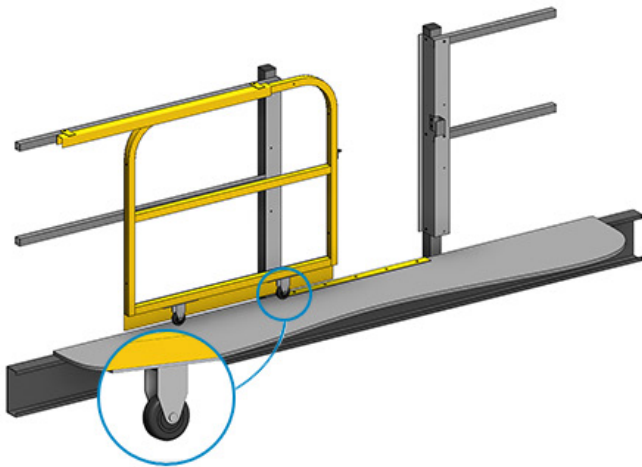

Cogan
Since 1901

Mezzanines
Increase Floor Space

cogan.com

GATES

SLIDING GATE

Description

Cogan sliding safety gates allow you to easily access your mezzanine in constricted areas. Available in 2-rail, 3-rail and wire mesh configurations, each conveniently designed to accommodate your handrail selection.

ORIENTATION OF GATE OPENING

Sliding Gate

Opened facing inside

Closed facing inside

COLORS

Safety Yellow

SIZES

Choose between six standard sizes to best suit your needs. A padlock hasp lock mechanism is included with each gate. All standard Cogan gates are sealed in a powder-coated safety yellow paint finish for maximum visibility.

2-RAIL: 5'0" WIDE

2-RAIL: 6'0"-7'0" WIDE

2-RAIL: 8'0" WIDE

2-RAIL: 10'0"-12'0" WIDE

3-RAIL: 5'0" WIDE

3-RAIL: 6'0"-7'0" WIDE

3-RAIL: 8'0" WIDE

3-RAIL: 10'0"-12'0" WIDE

SIZES

Choose between six standard sizes to best suit your needs. A padlock hasp lock mechanism is included with each gate. All standard Cogan gates are sealed in a powder-coated safety yellow paint finish for maximum visibility.