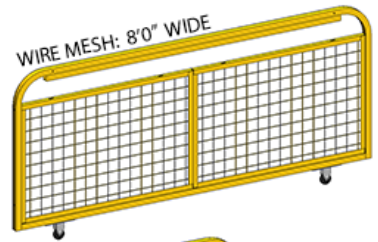

ORIENTATION OF GATE OPENING

Sliding Gate

Opened facing inside

Closed facing inside

COLORS

Safety Yellow

SIZES

Choose between six standard sizes to best suit your needs. A padlock hasp lock mechanism is included with each gate. All standard Cogan gates are sealed in a powder-coated safety yellow paint finish for maximum visibility.

2-RAIL: 5'0" WIDE

2-RAIL: 6'0"-7'0" WIDE

2-RAIL: 8'0" WIDE

2-RAIL: 10'0"-12'0" WIDE

3-RAIL: 5'0" WIDE

3-RAIL: 6'0"-7'0" WIDE

3-RAIL: 8'0" WIDE

3-RAIL: 10'0"-12'0" WIDE

SIZES

Choose between six standard sizes to best suit your needs. A padlock hasp lock mechanism is included with each gate. All standard Cogan gates are sealed in a powder-coated safety yellow paint finish for maximum visibility.

WIRE MESH: 5'-0" WIDE

WIRE MESH: 6'-0" - 7'-0" WIDE

WIRE MESH: 8'-0" WIDE

WIRE MESH: 10'-0" - 12'-0" WIDE

SUMMARY OF STANDARD SIZES

Description	Gate Width Opening	ITEM#	Description	Gate Width Opening	ITEM#	Description	Gate Width Opening	ITEM#
2-Rail	5'-0"	MG352	3-Rail	5'-0"	MG353	Wire Mesh	5'-0"	MG354
2-Rail	6'-0"	MG362	3-Rail	6'-0"	MG363	Wire Mesh	6'-0"	MG364
2-Rail	7'-0"	MG372	3-Rail	7'-0"	MG373	Wire Mesh	7'-0"	MG374
2-Rail	8'-0"	MG382	3-Rail	8'-0"	MG383	Wire Mesh	8'-0"	MG384
2-Rail	10'-0"	MG3102	3-Rail	10'-0"	MG3103	Wire Mesh	10'-0"	MG3104
2-Rail	12'-0"	MG3122	3-Rail	12'-0"	MG3123	Wire Mesh	12'-0"	MG3124