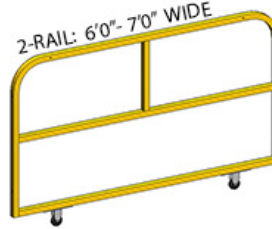

ORIENTATION OF GATE OPENING

Sliding Gate

Opened facing inside

Closed facing inside

COLORS

Safety Yellow

SIZES

Choose between six standard sizes to best suit your needs. A padlock hasp lock mechanism is included with each gate. All standard Cogan gates are sealed in a powder-coated safety yellow paint finish for maximum visibility.

2-RAIL: 5'0" WIDE

2-RAIL: 6'0"-7'0" WIDE

2-RAIL: 8'0" WIDE

2-RAIL: 10'0"-12'0" WIDE

3-RAIL: 5'0" WIDE

3-RAIL: 6'0"-7'0" WIDE

3-RAIL: 8'0" WIDE

3-RAIL: 10'0"-12'0" WIDE