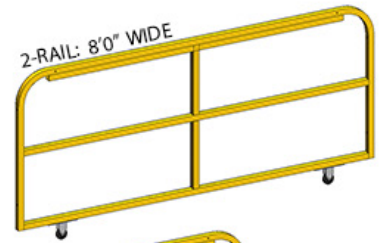

ORIENTATION OF GATE OPENING

Sliding Gate

Opened facing inside

Closed facing inside

COLORS

Safety Yellow

SIZES

Choose between six standard sizes to best suit your needs. A padlock hasp lock mechanism is included with each gate. All standard Cogan gates are sealed in a powder-coated safety yellow paint finish for maximum visibility.

2-RAIL: 5'0" WIDE

2-RAIL: 6'0"-7'0" WIDE

2-RAIL: 8'0" WIDE

2-RAIL: 10'0"-12'0" WIDE

3-RAIL: 5'0" WIDE

3-RAIL: 6'0"-7'0" WIDE

3-RAIL: 8'0" WIDE

3-RAIL: 10'0"-12'0" WIDE