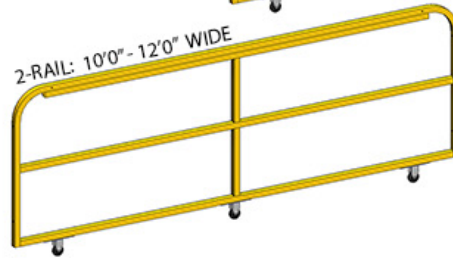

ORIENTATION OF GATE OPENING

Sliding Gate

Opened facing inside

Closed facing inside

COLORS

Safety Yellow

SIZES

Choose between six standard sizes to best suit your needs. A padlock hasp lock mechanism is included with each gate. All standard Cogan gates are sealed in a powder-coated safety yellow paint finish for maximum visibility.

2-RAIL: 5'0" WIDE

2-RAIL: 6'0"-7'0" WIDE

2-RAIL: 8'0" WIDE

2-RAIL: 10'0"-12'0" WIDE

3-RAIL: 5'0" WIDE

3-RAIL: 6'0"-7'0" WIDE

3-RAIL: 8'0" WIDE

3-RAIL: 10'0"-12'0" WIDE

SIZES

Choose between six standard sizes to best suit your needs. A padlock hasp lock mechanism is included with each gate. All standard Cogan gates are sealed in a powder-coated safety yellow paint finish for maximum visibility.