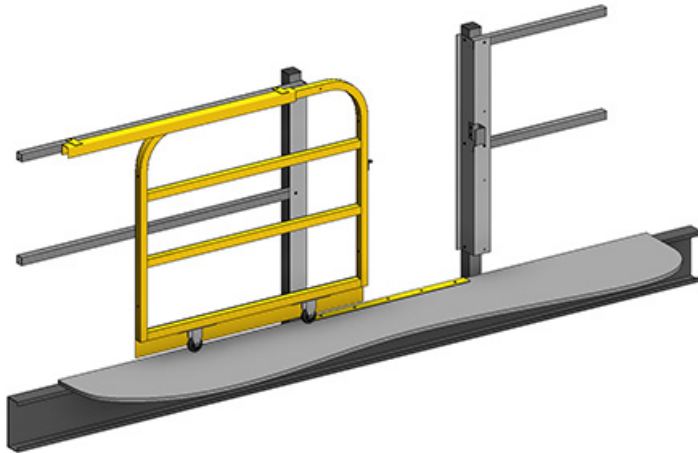

Cogan
Since 1901

Mezzanines
Increase Floor Space

cogan.com

GATES

SLIDING GATE

Description

Cogan sliding safety gates allow you to easily access your mezzanine in constricted areas. Available in 2-rail, 3-rail and wire mesh configurations, each conveniently designed to accommodate your handrail selection.

w.w.Cannon, Inc.

Design. Layout. Build. Install.

1-800-442-3061
www.wwcannon.com

PRODUCT INFORMATION

Specifications

Gate Width	5'-0", 6'-0", 7'-0", 8'-0", 10'-0", 12'-0"
Type of Gate	Sliding Gate
Finish	Powder-coated
Models	2-Rail, 3-Rail or Wire Mesh
Frame Material	Hollow Structural Tubing 1 1/2" x 1 1/2" x 16GA
Type of Closure	Padlock Hasp, Receiver Bracket

ORIENTATION OF GATE OPENING

Sliding Gate

Opened facing inside

Closed facing inside

COLORS

Safety Yellow

SIZES

Choose between six standard sizes to best suit your needs. A padlock hasp lock mechanism is included with each gate. All standard Cogan gates are sealed in a powder-coated safety yellow paint finish for maximum visibility.

SIZES

Choose between six standard sizes to best suit your needs. A padlock hasp lock mechanism is included with each gate. All standard Cogan gates are sealed in a powder-coated safety yellow paint finish for maximum visibility.