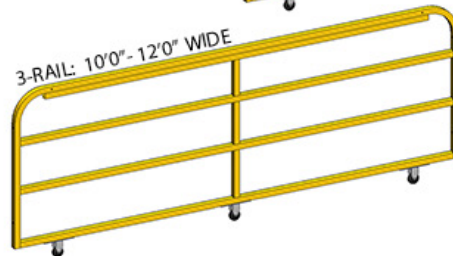

ORIENTATION OF GATE OPENING

Sliding Gate

Opened facing inside

Closed facing inside

COLORS

Safety Yellow

SIZES

Choose between six standard sizes to best suit your needs. A padlock hasp lock mechanism is included with each gate. All standard Cogan gates are sealed in a powder-coated safety yellow paint finish for maximum visibility.

2-RAIL: 5'0" WIDE

2-RAIL: 6'0"-7'0" WIDE

2-RAIL: 8'0" WIDE

2-RAIL: 10'0"-12'0" WIDE

3-RAIL: 5'0" WIDE

3-RAIL: 6'0"-7'0" WIDE

3-RAIL: 8'0" WIDE

3-RAIL: 10'0"-12'0" WIDE

SIZES

Choose between six standard sizes to best suit your needs. A padlock hasp lock mechanism is included with each gate. All standard Cogan gates are sealed in a powder-coated safety yellow paint finish for maximum visibility.