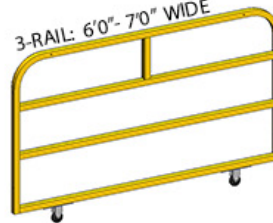

ORIENTATION OF GATE OPENING

Sliding Gate

Opened facing inside

Closed facing inside

COLORS

Safety Yellow

SIZES

Choose between six standard sizes to best suit your needs. A padlock hasp lock mechanism is included with each gate. All standard Cogan gates are sealed in a powder-coated safety yellow paint finish for maximum visibility.

2-RAIL: 5'0" WIDE

2-RAIL: 6'0"-7'0" WIDE

2-RAIL: 8'0" WIDE

2-RAIL: 10'0"-12'0" WIDE

3-RAIL: 5'0" WIDE

3-RAIL: 6'0"-7'0" WIDE

3-RAIL: 8'0" WIDE

3-RAIL: 10'0"-12'0" WIDE

SIZES

Choose between six standard sizes to best suit your needs. A padlock hasp lock mechanism is included with each gate. All standard Cogan gates are sealed in a powder-coated safety yellow paint finish for maximum visibility.