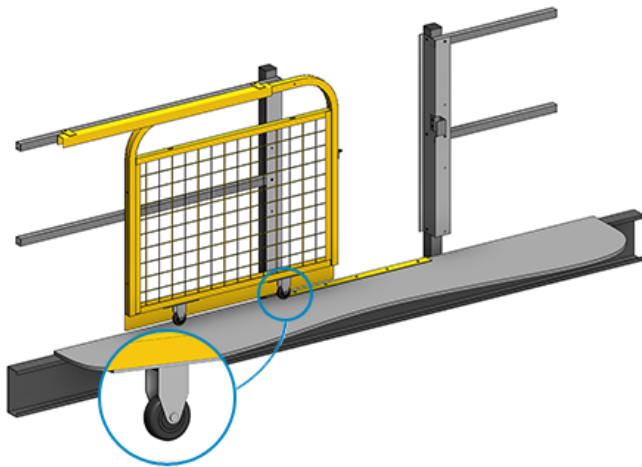

SIZES

Choose between six standard sizes to best suit your needs. A padlock hasp lock mechanism is included with each gate. All standard Cogan gates are sealed in a powder-coated safety yellow paint finish for maximum visibility.

WIRE MESH: 5'-0" WIDE