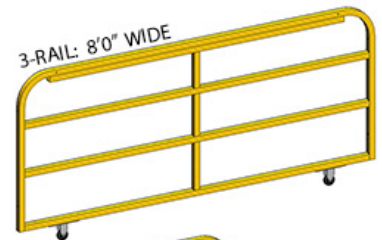

ORIENTATION OF GATE OPENING

Sliding Gate

Opened facing inside

Closed facing inside

COLORS

Safety Yellow

SIZES

Choose between six standard sizes to best suit your needs. A padlock hasp lock mechanism is included with each gate. All standard Cogan gates are sealed in a powder-coated safety yellow paint finish for maximum visibility.

2-RAIL: 5'0" WIDE

2-RAIL: 6'0"-7'0" WIDE

2-RAIL: 8'0" WIDE

2-RAIL: 10'0"-12'0" WIDE

3-RAIL: 5'0" WIDE

3-RAIL: 6'0"-7'0" WIDE

3-RAIL: 8'0" WIDE

3-RAIL: 10'0"-12'0" WIDE

SIZES

Choose between six standard sizes to best suit your needs. A padlock hasp lock mechanism is included with each gate. All standard Cogan gates are sealed in a powder-coated safety yellow paint finish for maximum visibility.