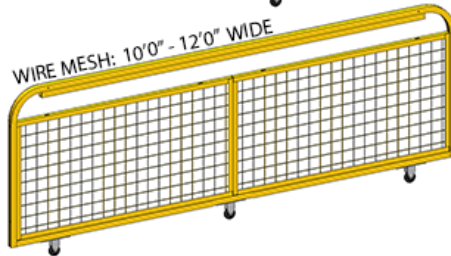

SIZES

Choose between six standard sizes to best suit your needs. A padlock hasp lock mechanism is included with each gate. All standard Cogan gates are sealed in a powder-coated safety yellow paint finish for maximum visibility.

WIRE MESH: 5'-0" WIDE

WIRE MESH: 6'-0" - 7'-0" WIDE

WIRE MESH: 8'-0" WIDE

WIRE MESH: 10'-0" - 12'-0" WIDE

SUMMARY OF STANDARD SIZES

Description	Gate Width Opening	ITEM#	Description	Gate Width Opening	ITEM#	Description	Gate Width Opening	ITEM#
2-Rail	5'-0"	MG352	3-Rail	5'-0"	MG353	Wire Mesh	5'-0"	MG354
2-Rail	6'-0"	MG362	3-Rail	6'-0"	MG363	Wire Mesh	6'-0"	MG364
2-Rail	7'-0"	MG372	3-Rail	7'-0"	MG373	Wire Mesh	7'-0"	MG374
2-Rail	8'-0"	MG382	3-Rail	8'-0"	MG383	Wire Mesh	8'-0"	MG384
2-Rail	10'-0"	MG3102	3-Rail	10'-0"	MG3103	Wire Mesh	10'-0"	MG3104
2-Rail	12'-0"	MG3122	3-Rail	12'-0"	MG3123	Wire Mesh	12'-0"	MG3124