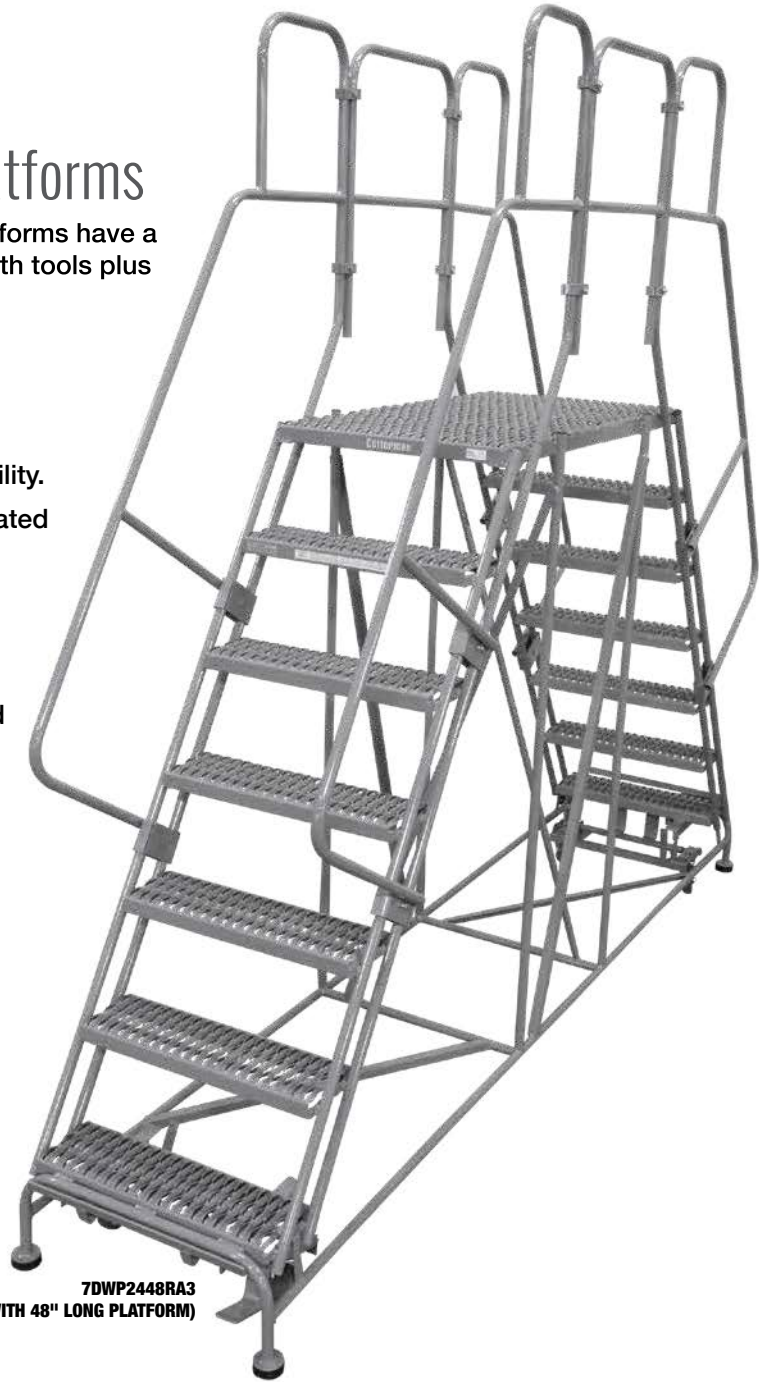

dual access
**WORK
PLATFORMS**

**6DWP3648RA3
(WITH 48" LONG PLATFORM)**

SERIES "DWP"

Heavy Duty, Dual Access Work Platforms

THE COTTERMAN® SERIES DWP Dual Access Work Platforms have a higher load capacity and larger platform for two people with tools plus stairs at each end of the platform.

- 800 lb. load rating.
- 59° climb angle.
- Rests on four 2½" diameter rubber pads.
- Cotterman® SafeLock is provided on both ends for mobility.
- Steps and platforms are constructed of heavy duty serrated tread.
- Gray powder coat finish is standard.
- 36" high handrails with midrail ship knocked-down for field assembly.
- Dual Access Work Platforms meet applicable OSHA and ANSI standards.
- Cal-OSHA models also available.