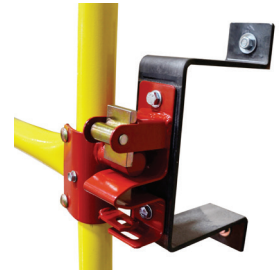

Freestanding Swing Gate

The Freestanding version can be installed anywhere using Garlock Safety System's Railguard 200™ Bases in a matter of minutes without tools. Other permanent mounting options are also available. Available in 1' increments up to 12', safety yellow only.

Freestanding Swing Gate;
Bases Sold Separately

Floor Mounted Swing Gate

The Floor Mounted Swing Gate is a simple and versatile solution. This solution includes a latching mechanism that can be mounted to a wall and a Floor Mounted hinge post that once anchored to the floor provides a simple and compliant solution. The kit is designed to accept any length RailGuard 200 rail (sold separately) so that you can choose the size that fits your application.

Features

Freestanding Swing Gate

Freestanding Latch Assembly

Wheel has clearance to work with RailGuard 200™ base

Floor Mounted Swing Gate

Integrated Wheel

Wall Mounted Latch

Specifications

	Freestanding Swing Gate	Floor Mounted Swing Gate
Closing Method	Manual	
Sizes Available	4' - 12' in 1' increments	Purchase Railguard 200 Size that fits your application
Rail Height	42"	
Finish	Safety Yellow Only	Safety Yellow or Galvanized RailGuard 200 Sold Separately
Items Included:		
Hinge Post	X	
Post and Latch	X	
Floor Mounted Hinge		X
Wall Mounted Latch		X
Rail	X	Sold Separately