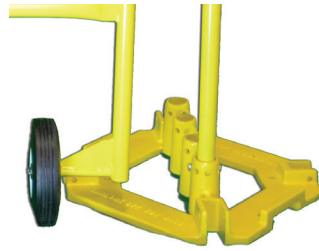

Freestanding Swing Gate;
Bases Sold Separately

Floor Mounted Swing Gate

The Floor Mounted Swing Gate is a simple and versatile solution. This solution includes a latching mechanism that can be mounted to a wall and a Floor Mounted hinge post that once anchored to the floor provides a simple and compliant solution. The kit is designed to accept any length RailGuard 200 rail (sold separately) so that you can choose the size that fits your application.

Floor Mounted Swing Gate;
Railing sold separately

Why Choose Garlock Safety Systems™?

- Rigorously Tested to Exceed OSHA & ANSI Standards
- In-House Engineering
- Full Passive Fall Prevention Portfolio
- Custom Engineered Products Available

Features

Freestanding Swing Gate

Freestanding Latch Assembly

Wheel has clearance to work with RailGuard 200™ base

Floor Mounted Swing Gate

Integrated Wheel

Wall Mounted Latch

Specifications

	Freestanding Swing Gate	Floor Mounted Swing Gate
Closing Method	Manual	
Sizes Available	4' - 12' in 1' increments	Purchase Railguard 200 Size that fits your application
Rail Height	42"	
Finish	Safety Yellow Only	Safety Yellow or Galvanized RailGuard 200 Sold Separately
Items Included:		
Hinge Post	X	
Post and Latch	X	
Floor Mounted Hinge		X
Wall Mounted Latch		X
Rail	X	Sold Separately