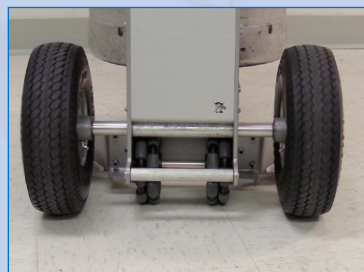

Simply wheel the Keg Lifter up to a keg until its sturdy lifting bracket positively engages the keg's top handle. The bracket design ensures the keg is held firmly and securely in place while lifting, lowering and transporting.

The Keg Lifter moves in two ways: for long distances it tilts back like a conventional two-wheel truck; or in congested spaces it can be maneuvered with all four wheels on the ground. The unit is freestanding even when loaded and lifted. Kegs are raised or lowered quickly by simply engaging the rocker style switch mounted to the drive/steer handle.

Works with a variety of keg sizes and styles. Use it to stack or unstack kegs from one another; load shelves in store rooms, coolers or tap rooms; or load customer vehicles.

The Keg Lifter's battery provides ample power for a full shift and recharges quickly with the included 110V charger.

Works with a wide variety of keg shapes and sizes

Sturdy lifting bracket provides sure grip when lifting/moving

Unique caster design allows for upright or tilted movement

Adjustable lifting bracket accommodates shorter kegs