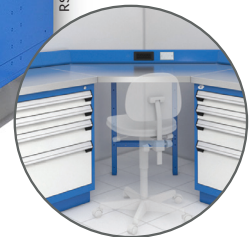

OPTIONAL SEATED WORK

Guaranteed comfort while working sitting down

Options vary depending on the configuration chosen

DID YOU KNOW?

One of Rousseau's biggest strengths is our wide range of color options. Choose from 20 standard colors.

Classic Blue	Avalanche Blue	Everest Blue	Midnight Blue	Glossy Sapphire Blue	Glossy EverGreen	Glossy Yellow	Sienna Orange	Flame Red	Glossy Carmine Red	Glossy Cranberry Red	White	Beige	Frost White	Light Gray	Modern Gray	Charcoal Gray	Glossy Black	Black	Glossy Carbon Black
052	055	051	057	560	1025	208	085	081	806	815	616	041	061	071	745	072	902	091	741