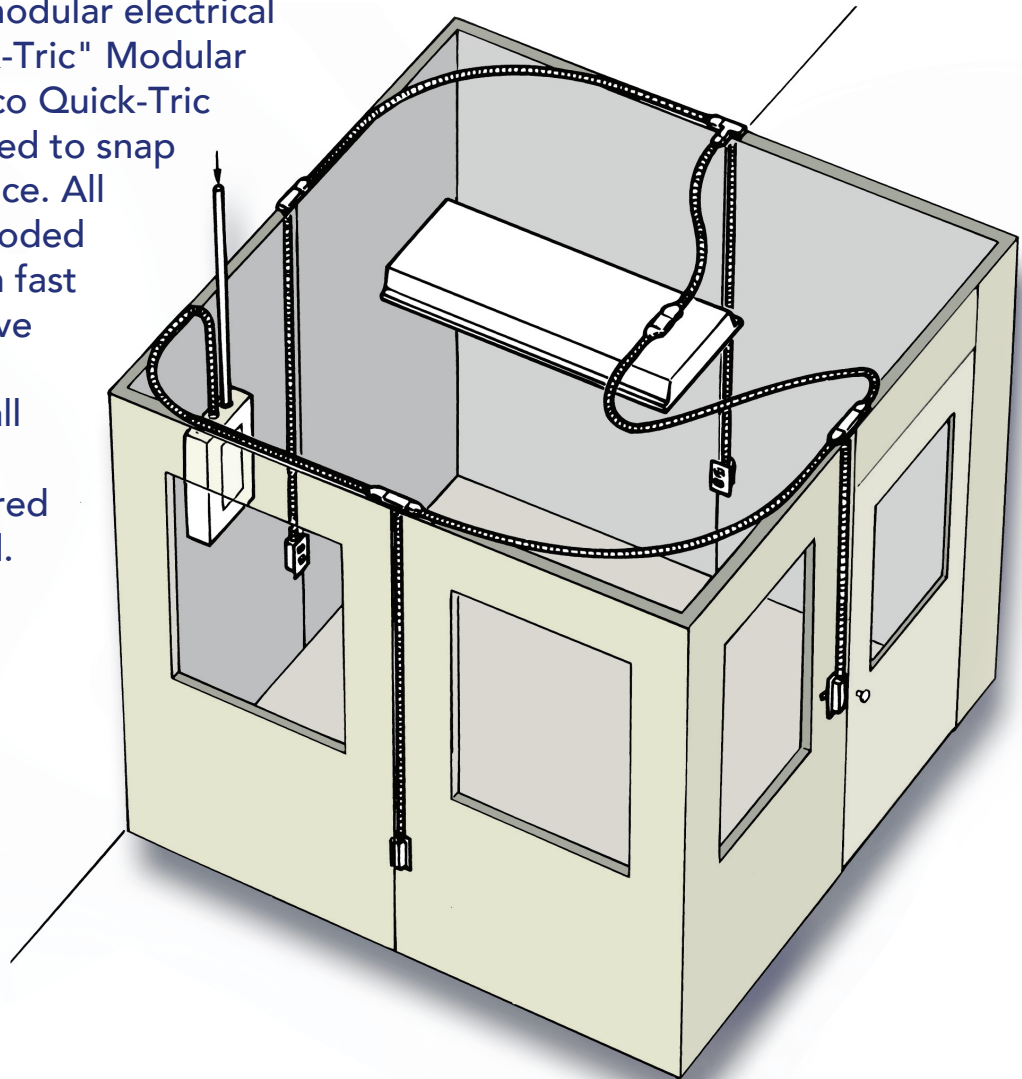

STARRCO

Revolutionizing Interior Construction

QUICK-TRIC - Modular Electrical System

- Quick-Tric System snaps together for fast installation
- Components are pre-wired, color-coded and designed to fit together one way
- Easily snaps apart for relocation or expansion
- Electrician is needed only at the power source
- All components are U.L. and N.E.C. listed

Fast, Economical, Reusable

Starrco offers a 100% modular electrical package with its "Quick-Tric" Modular Electrical System. Starrco Quick-Tric components are designed to snap together and lock in place. All components are color coded making installation both fast and easy. This unique five wire system is both U.L. and N.E.C. listed. Like all Starrco products, Quick-Tric was engineered with your needs in mind.