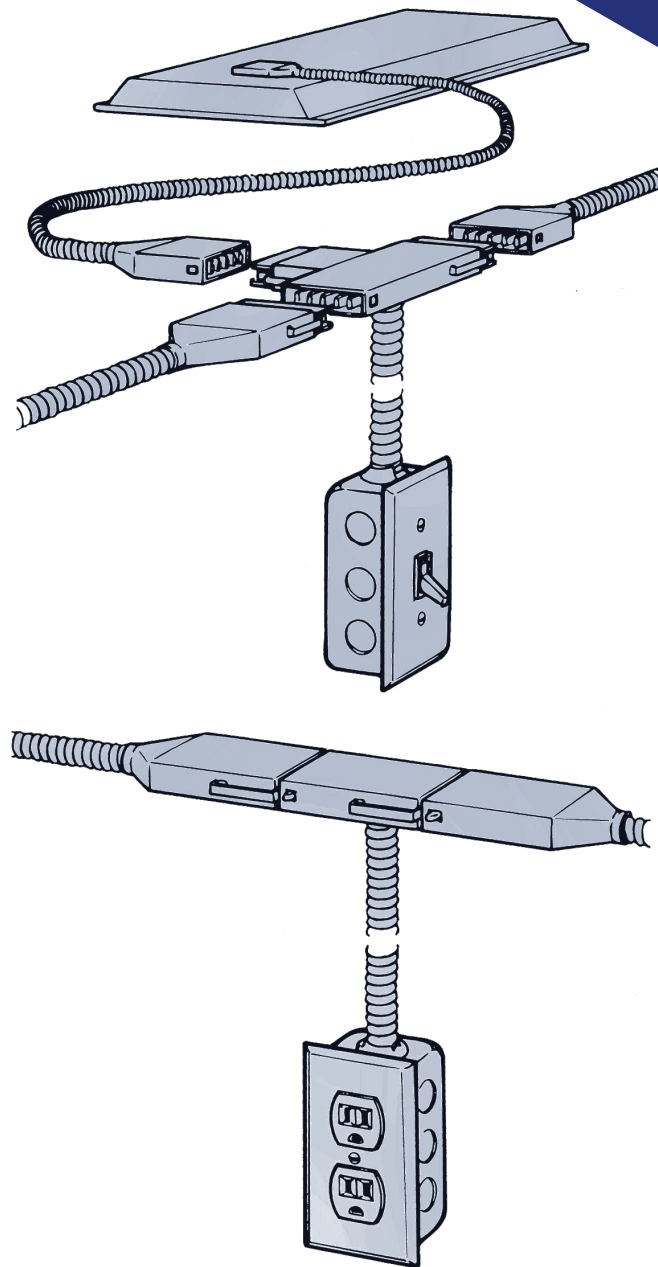

STARRCO

Revolutionizing Interior Construction

QUICK-TRIC - Modular Electrical System

- Quick-Tric System snaps together for fast installation
- Components are pre-wired, color-coded and designed to fit together one way
- Easily snaps apart for relocation or expansion
- Electrician is needed only at the power source
- All components are U.L. and N.E.C. listed

Fast, Economical, Reusable

Starrco offers a 100% modular electrical package with its "Quick-Tric" Modular Electrical System. Starrco Quick-Tric components are designed to snap together and lock in place. All components are color coded making installation both fast and easy. This unique five wire system is both U.L. and N.E.C. listed. Like all Starrco products, Quick-Tric was engineered with your needs in mind.