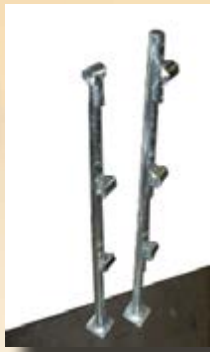

GENERAL SPECIFICATIONS

SPECIFICATIONS:

- **Exclusive tee & cross fittings furnished prewelded to posts**
- **All railings made from 1-1/2" steel tubing**
- **Posts made from 1-5/8" diameter steel tubing**
- **4" Toe Board**
- **Standard 4" x 4" Base Plate**
- **Zinc plating resists corrosion**
- **Custom paint colors available**

APPLICATIONS:

- **Mezzanine Platforms**
- **Access Solution Protection**
- **Pedestrian Walkways**
- **Loading Docks**
- **Pick Modules**
- **Other Elevated Structures/Surfaces**

**Standard and
Inline Posts**