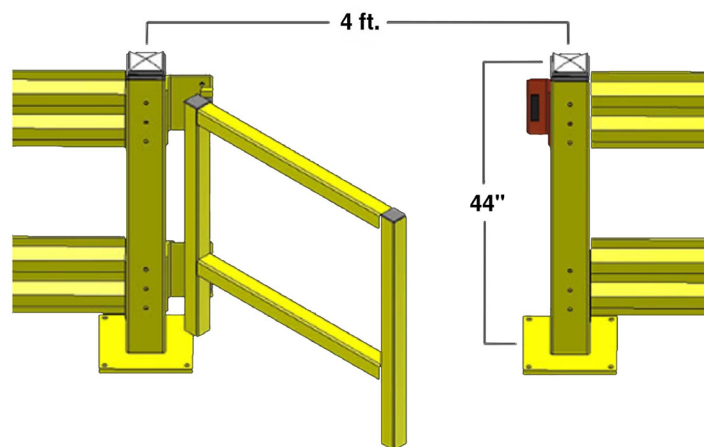

Assembled Gate