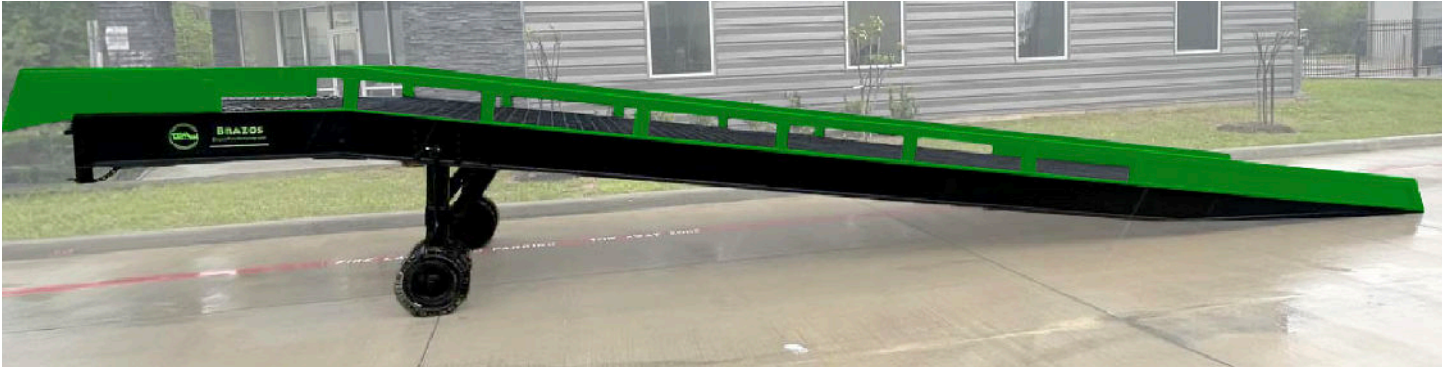

YARD RAMPS | PLATFORMS

BRAZOS MANUFACTURING AND WELDING SERVICES STEEL YARD RAMPS - ADD MOBILE LOADING DOCK ANYWHERE

A **YARD RAMP** is a portable loading ramp that allows the transfer of goods between different levels, such as from the ground to the bed of a truck or to a loading dock. **BRAZOS MANUFACTURING'S** line of heavy duty steel yard ramps are engineered for a wide range of use. They are built using structural steel, heavy gauge formed steel, diamond deck steel plate and steel grating.

A full set of options is available for customization to suit any application.

YARD RAMPS

Starting at 16,000 lbs capacity and going up to 150,000 lbs capacity.

Model	Width	Length	Weight
BSR167036-L	70"	36'	5,100
BSR168430	84"	30'	4,960
BSR168436-L	84"	36'	5,800
BSR169630	96"	30'	5,522
BSR169636-L	96"	36'	6,626
BSR207030	70"	30'	4,780
BSR207036-L	70"	36'	5,760
BSR208430	84"	30'	5,600
BSR208436-L	84"	36'	6,540
BSR209630	96"	30'	6,228
BSR209636-L	96"	36'	7,473

MODEL NUMBER EXPLANATION

1	2	3	4	5	6
Brazos	Steel Ramps	Capacity Weight	Width	Length	Level

BSR 16 70 36 - L
1 2 3 4 5 6

PLATFORMS

Capacity up to 150,000 lbs

Model	Width	Length	Weight
BSP1688	8'	8'	2,450
BSP16810	8'	10'	2,833
BSP16812	8'	12'	3,306
BSP16815	8'	12'	4,135
BSP2088	8'	8'	2,682
BSP20810	8'	10'	3,120
BSP20812	8'	12'	3,647
BSP20815	8'	15'	4,797

MODEL NUMBER EXPLANATION

1	2	3	4	5	6
Brazos	Steel Platforms	Capacity Weight	Width	Length	Length

BSP 16 8 8
1 2 3 4 5

YARD RAMPS | PLATFORMS

BRAZOS MANUFACTURING AND WELDING SERVICES
STEEL YARD RAMPS - ADD MOBILE LOADING DOCK ANYWHERE