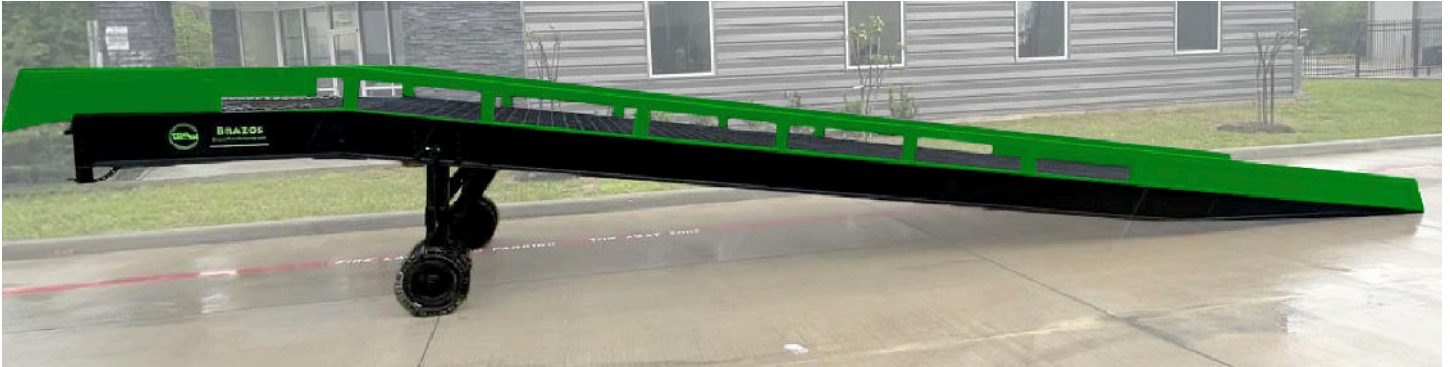

## BRAZOS MANUFACTURING AND WELDING SERVICES STEEL YARD RAMPS - ADD MOBILE LOADING DOCK ANYWHERE

A **YARD RAMP** is a portable loading ramp that allows the transfer of goods between different levels, such as from the ground to the bed of a truck or to a loading dock. **BRAZOS MANUFACTURING'S** line of heavy duty steel yard ramps are engineered for a wide range of use. They are built using structural steel, heavy gauge formed steel, diamond deck steel plate and steel grating.

### PLATFORMS

Capacity up to 150,000 lbs

Model	Width	Length	Weight
BSP1688	8'	8'	2,450
BSP16810	8'	10'	2,833
BSP16812	8'	12'	3,306
BSP16815	8'	12'	4,135
BSP2088	8'	8'	2,682
BSP20810	8'	10'	3,120
BSP20812	8'	12'	3,647
BSP20815	8'	15'	4,797

### MODEL NUMBER EXPLANATION

1	2	3	4	5	6
Brazos	Steel Platforms	Capacity Weight	Width	Length	Length

**BSP 16 8 8**  
1 2 3 4 5

# YARD RAMPS | PLATFORMS

**BRAZOS MANUFACTURING AND WELDING SERVICES**  
STEEL YARD RAMPS - ADD MOBILE LOADING DOCK ANYWHERE

Standard 20,000 Yard Ramp, BSR208436-L