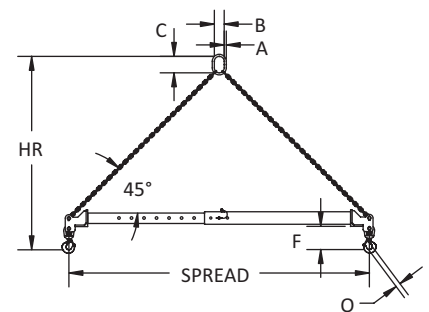

MODEL 32

Rigging Options:

- OPTION C: Chain top rigging from beam to crane hook with coupler attachment. For ordering Model C's - Example: 32C-2-4/6
- OPTION W: Wire rope top rigging from beam to crane hook. WR Lug required for 25-40 ton capacity beams. For ordering Model W's - Example: 32W-2-4/6

Cap. (tons)	Model Number	Spread (ft.) Min./Max.	HR Headroom Min./Max. w/chain (in.)	Weight Beam & Hooks (lbs.)	A Oblong Dia. (in.)	B Oblong Width (in.)	C Oblong Height (in.)	F - Hook To Beam Bottom (in.)	O - Hook Opening w/latch (in.)	Chain Rigging Weight (lbs.)
2	32-2-4/6	4 / 6	48/57	70	1/2	2.36	3.94	5.5	0.97	9
	32-2-6/10	6 / 10	72/88	85						13
	32-2-8/14	8 / 14	96/113	175						17
	32-2-12/20	12 / 20	132/166	245						23
5	32-5-4/6	4 / 6	55/64	105	1	5.38	7.09	8.4	1.41	34
	32-5-6/10	6 / 10	79/95	160						47
	32-5-8/14	8 / 14	102/126	205						61
	32-5-12/20	12 / 20	138/172	670						82
10	32-10-4/6	4 / 6	60/69	130	1-1/4	5.71	10.83	10.6	1.78	49
	32-10-6/10	6 / 10	74/111	175						69
	32-10-8/14	8 / 14	108/132	460						88
	32-10-12/20	12 / 20	144/163	680						118
15	32-15-4/6	4 / 6	64/72	165	1-1/2	5.90	10.5	13.6	2.22	78
	32-15-6/10	6 / 10	87/104	365						111
	32-15-8/14	8 / 14	111/135	478						145
	32-15-12/20	12 / 20	147/180	700						194
20	32-20-7/11	7 / 11	93/107	430	1.75	6.0	12.0	14.2	2.27	175
	32-20-9/15	9 / 15	123/144	540						225
	32-20-12/20	12 / 20	151/180	822						275
25	32-25-7/11	7 / 11	98/107	430	2	7.0	14.0	14.2	2.27	240
	32-25-9/15	9 / 15	119/141	540						295
	32-25-12/20	12 / 20	149/179	825						365
30	32-30-7/11	7 / 11	102/115	615	2	7.0	14.0	18.3	3.02	240
	32-30-9/15	9 / 15	124/145	750						295
	32-30-12/20	12 / 20	154/183	1065						365
40	32-40-7/11	7 / 11	105/118	620	2.25	8.0	16.0	18.3	3.02	375
	32-40-9/15	9 / 15	127/148	840						470
	32-40-12/20	12 / 20	154/184	1500						565

IN STOCK Items with orange model numbers ship in 48 hours, excluding weekends and holidays.