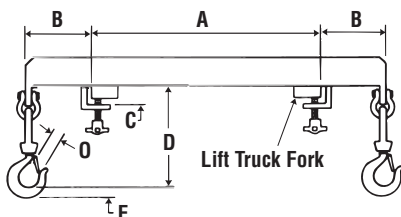

Model 10S-2-20

Model 10S-7.5-36

(Fixed hook shown)

(Swivel hook shown)

MODEL 15

MODEL 5

Model 5 - Single Fork Hook - Fixed or Swivel

Model Number Fixed	Model Number Swivel	Rated Capacity (lbs.)	Dimensions (in.)						Weight (lbs.)
			A	B	C Fixed	C Swivel	D	O	
5-1 1/2-4	5S-1 1/2-4	3000	4-1/2	2-1/2	4-11/16	6-9/16	1	1	7
5-1 1/2-5	5S-1 1/2-5	3000	5-1/2	2-1/2	4-11/16	6-9/16	1	1	8
5-1 1/2-6	5S-1 1/2-6	3000	6-1/2	2-1/2	4-11/16	6-9/16	1	1	9

In Stock - Items with green model numbers ship in 48 hours, excluding weekends and holidays.

MODEL 10

Model 10 - Single Hook Beam - Fixed or Swivel

Model Number Fixed	Model Number Swivel	Rated Capacity (lbs.)	Dimensions (in.)							Weight (lbs.)
			A	C	D	Fixed F	Swivel F	E	O	
10-2-20	10S-2-20	4000	20	3-1/4	9-1/8	7-1/4	8-7/8	1-1/8	1-5/32	21
10-5-24	10S-5-24	10000	24	3-1/4	10-3/4	9-1/4	11-7/16	1-13/16	1-11/16	42
10-5-36	10S-5-36	10000	36	3-1/4	16-3/4	9-1/4	11-7/16	1-13/16	1-11/16	80
10-7.5-36	10S-7.5-36	15000	36	4-1/4	16-1/4	13-3/4	15-3/4	2-1/4	2-7/32	166
10-10-36	10S-10-36	20000	36	4-1/4	16	14-5/8	16-7/16	2-19/32	2-13/32	180
10-15-36	10S-15-36	30000	36	4-1/4	15-7/8	14-1/2	16-5/16	2-19/32	2-13/32	210

In Stock - Items with green model numbers ship in 48 hours, excluding weekends and holidays.

MODEL 15

Model 15 - Double Hook Beam - Swivel

Model Number	Rated Capacity (lbs.)	Dimensions (in.)						Weight (lbs.)
		A	B	C	D	E	O	
15-2-20	4000	20	6-5/8	2-1/2	10-3/8	1-7/16	1-11/32	60
15-5-24	10000	24	9-3/8	2-1/2	11-21/32	1-7/16	1-11/32	68