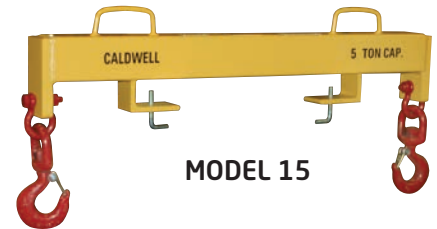

Models 5, 10, 15

Fork Lift Beams

Caldwell Fork Lift Beams are specifically designed to make fork lifts more versatile by providing positive handling of loads otherwise impractical for fork lifts.

Product Features:

Model 10S-2-20

Model 10S-7.5-36

(Fixed hook shown)

(Swivel hook shown)

MODEL 15

MODEL 5

Model 5 - Single Fork Hook - Fixed or Swivel

Model Number Fixed	Model Number Swivel	Rated Capacity (lbs.)	Dimensions (in.)						Weight (lbs.)
			A	B	C Fixed	C Swivel	D	O	
5-1 1/2-4	5S-1 1/2-4	3000	4-1/2	2-1/2	4-11/16	6-9/16	1	1	7
5-1 1/2-5	5S-1 1/2-5	3000	5-1/2	2-1/2	4-11/16	6-9/16	1	1	8
5-1 1/2-6	5S-1 1/2-6	3000	6-1/2	2-1/2	4-11/16	6-9/16	1	1	9

In Stock - Items with green model numbers ship in 48 hours, excluding weekends and holidays.

MODEL 10

Model 10 - Single Hook Beam - Fixed or Swivel

Model Number Fixed	Model Number Swivel	Rated Capacity (lbs.)	Dimensions (in.)							Weight (lbs.)
			A	C	D	Fixed F	Swivel F	E	O	
10-2-20	10S-2-20	4000	20	3-1/4	9-1/8	7-1/4	8-7/8	1-1/8	1-5/32	21
10-5-24	10S-5-24	10000	24	3-1/4	10-3/4	9-1/4	11-7/16	1-13/16	1-11/16	42
10-5-36	10S-5-36	10000	36	3-1/4	16-3/4	9-1/4	11-7/16	1-13/16	1-11/16	80
10-7.5-36	10S-7.5-36	15000	36	4-1/4	16-1/4	13-3/4	15-3/4	2-1/4	2-7/32	166
10-10-36	10S-10-36	20000	36	4-1/4	16	14-5/8	16-7/16	2-19/32	2-13/32	180
10-15-36	10S-15-36	30000	36	4-1/4	15-7/8	14-1/2	16-5/16	2-19/32	2-13/32	210

In Stock - Items with green model numbers ship in 48 hours, excluding weekends and holidays.

MODEL 15

Model 15 - Double Hook Beam - Swivel

Model Number	Rated Capacity (lbs.)	Dimensions (in.)						Weight (lbs.)
		A	B	C	D	E	O	
15-2-20	4000	20	6-5/8	2-1/2	10-3/8	1-7/16	1-11/32	60
15-5-24	10000	24	9-3/8	2-1/2	11-21/32	1-7/16	1-11/32	68