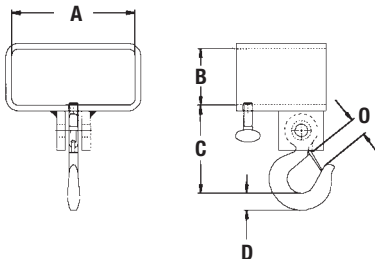

Model 10S-2-20

Model 10S-7.5-36

(Fixed hook shown)

(Swivel hook shown)

MODEL 15

MODEL 5

Model 5 - Single Fork Hook - Fixed or Swivel

Model Number Fixed	Model Number Swivel	Rated Capacity (lbs.)	Dimensions (in.)						Weight (lbs.)
			A	B	C Fixed	C Swivel	D	O	
5-1 1/2-4	5S-1 1/2-4	3000	4-1/2	2-1/2	4-11/16	6-9/16	1	1	7
5-1 1/2-5	5S-1 1/2-5	3000	5-1/2	2-1/2	4-11/16	6-9/16	1	1	8
5-1 1/2-6	5S-1 1/2-6	3000	6-1/2	2-1/2	4-11/16	6-9/16	1	1	9

In Stock - Items with green model numbers ship in 48 hours, excluding weekends and holidays.

MODEL 10

Model 10 - Single Hook Beam - Fixed or Swivel

Model Number Fixed	Model Number Swivel	Rated Capacity (lbs.)	Dimensions (in.)							Weight (lbs.)
			A	C	D	Fixed F	Swivel F	E	O	
10-2-20	10S-2-20	4000	20	3-1/4	9-1/8	7-1/4	8-7/8	1-1/8	1-5/32	21
10-5-24	10S-5-24	10000	24	3-1/4	10-3/4	9-1/4	11-7/16	1-13/16	1-11/16	42
10-5-36	10S-5-36	10000	36	3-1/4	16-3/4	9-1/4	11-7/16	1-13/16	1-11/16	80
10-7.5-36	10S-7.5-36	15000	36	4-1/4	16-1/4	13-3/4	15-3/4	2-1/4	2-7/32	166
10-10-36	10S-10-36	20000	36	4-1/4	16	14-5/8	16-7/16	2-19/32	2-13/32	180
10-15-36	10S-15-36	30000	36	4-1/4	15-7/8	14-1/2	16-5/16	2-19/32	2-13/32	210

In Stock - Items with green model numbers ship in 48 hours, excluding weekends and holidays.

MODEL 15

Model 15 - Double Hook Beam - Swivel

Model Number	Rated Capacity (lbs.)	Dimensions (in.)						Weight (lbs.)
		A	B	C	D	E	O	
15-2-20	4000	20	6-5/8	2-1/2	10-3/8	1-7/16	1-11/32	60
15-5-24	10000	24	9-3/8	2-1/2	11-21/32	1-7/16	1-11/32	68