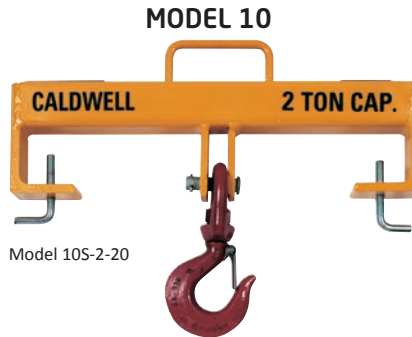

Models 5, 10, 15

Fork Lift Beams

Caldwell Fork Lift Beams are specifically designed to make fork lifts more versatile by providing positive handling of loads otherwise impractical for fork lifts.

Product Features:

- Easy attachment, no special wrenches or tools needed
- Strong, sturdy, all welded construction
- Easy to see, highly visible yellow paint
- Custom designs available

WARNING

Capacity of lift truck and attachment combination may be less than capacity shown on attachment. Consult lift truck manufacturer.

Model 10S-2-20

Model 10S-7.5-36

(Fixed hook shown)

(Swivel hook shown)

MODEL 15

MODEL 5

Model 5 - Single Fork Hook - Fixed or Swivel

Model Number Fixed	Model Number Swivel	Rated Capacity (lbs.)	Dimensions (in.)						Weight (lbs.)
			A	B	C Fixed	C Swivel	D	O	
5-1 1/2-4	5S-1 1/2-4	3000	4-1/2	2-1/2	4-11/16	6-9/16	1	1	7
5-1 1/2-5	5S-1 1/2-5	3000	5-1/2	2-1/2	4-11/16	6-9/16	1	1	8
5-1 1/2-6	5S-1 1/2-6	3000	6-1/2	2-1/2	4-11/16	6-9/16	1	1	9

In Stock - Items with green model numbers ship in 48 hours, excluding weekends and holidays.

MODEL 10

Model 10 - Single Hook Beam - Fixed or Swivel

Model Number Fixed	Model Number Swivel	Rated Capacity (lbs.)	Dimensions (in.)							Weight (lbs.)
			A	C	D	Fixed F	Swivel F	E	O	
10-2-20	10S-2-20	4000	20	3-1/4	9-1/8	7-1/4	8-7/8	1-1/8	1-5/32	21
10-5-24	10S-5-24	10000	24	3-1/4	10-3/4	9-1/4	11-7/16	1-13/16	1-11/16	42
10-5-36	10S-5-36	10000	36	3-1/4	16-3/4	9-1/4	11-7/16	1-13/16	1-11/16	80
10-7.5-36	10S-7.5-36	15000	36	4-1/4	16-1/4	13-3/4	15-3/4	2-1/4	2-7/32	166
10-10-36	10S-10-36	20000	36	4-1/4	16	14-5/8	16-7/16	2-19/32	2-13/32	180
10-15-36	10S-15-36	30000	36	4-1/4	15-7/8	14-1/2	16-5/16	2-19/32	2-13/32	210