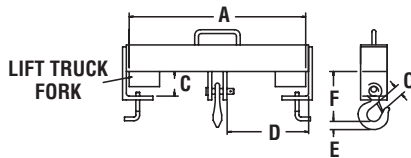

Model 10S-2-20

Model 10S-7.5-36

(Fixed hook shown)

(Swivel hook shown)

MODEL 15

MODEL 5

Model 5 - Single Fork Hook - Fixed or Swivel

Model Number Fixed	Model Number Swivel	Rated Capacity (lbs.)	Dimensions (in.)						Weight (lbs.)
			A	B	C Fixed	C Swivel	D	O	
5-1 1/2-4	5S-1 1/2-4	3000	4-1/2	2-1/2	4-11/16	6-9/16	1	1	7
5-1 1/2-5	5S-1 1/2-5	3000	5-1/2	2-1/2	4-11/16	6-9/16	1	1	8
5-1 1/2-6	5S-1 1/2-6	3000	6-1/2	2-1/2	4-11/16	6-9/16	1	1	9

In Stock - Items with green model numbers ship in 48 hours, excluding weekends and holidays.

MODEL 10

Model 10 - Single Hook Beam - Fixed or Swivel

Model Number Fixed	Model Number Swivel	Rated Capacity (lbs.)	Dimensions (in.)							Weight (lbs.)
			A	C	D	Fixed F	Swivel F	E	O	
10-2-20	10S-2-20	4000	20	3-1/4	9-1/8	7-1/4	8-7/8	1-1/8	1-5/32	21
10-5-24	10S-5-24	10000	24	3-1/4	10-3/4	9-1/4	11-7/16	1-13/16	1-11/16	42
10-5-36	10S-5-36	10000	36	3-1/4	16-3/4	9-1/4	11-7/16	1-13/16	1-11/16	80
10-7.5-36	10S-7.5-36	15000	36	4-1/4	16-1/4	13-3/4	15-3/4	2-1/4	2-7/32	166
10-10-36	10S-10-36	20000	36	4-1/4	16	14-5/8	16-7/16	2-19/32	2-13/32	180
10-15-36	10S-15-36	30000	36	4-1/4	15-7/8	14-1/2	16-5/16	2-19/32	2-13/32	210

In Stock - Items with green model numbers ship in 48 hours, excluding weekends and holidays.

MODEL 15

Model 15 - Double Hook Beam - Swivel

Model Number	Rated Capacity (lbs.)	Dimensions (in.)						Weight (lbs.)
		A	B	C	D	E	O	
15-2-20	4000	20	6-5/8	2-1/2	10-3/8	1-7/16	1-11/32	60
15-5-24	10000	24	9-3/8	2-1/2	11-21/32	1-7/16	1-11/32	68