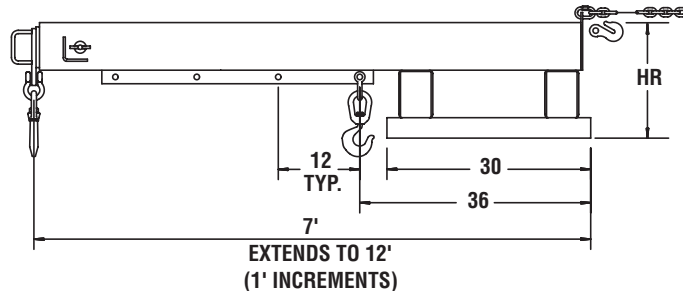

Model FB

Telescopic Fork Lift Booms

Model FB
Fixed-Type Fork Lift Boom

The **Fixed Boom Model FB**, has a telescoping boom with a maximum horizontal reach of 12 feet. This model is available in 3000-, 4000-, 6000-, and 8000-lb capacities.

Product Features:

- Alternate hook positions
- Telescoping boom
- Restraining chain with grab hook
- Handle at end for easy extension
- Fixed or swivel hooks available
- Boom locking t-pin

NOTE: All dimensions on drawings shown in inches unless stated.

WARNING

Capacity of lift truck and attachment combination may be less than capacity shown on attachment. Consult lift truck manufacturer.

Model Number	Dimensions (in.)		Maximum Capacity @ Hook Position (lbs.)							Weight (lbs.)
	HR	0	3'-6'	7'	8'	9'	10'	11'	12'	
FB-30	6.66	1.00	3000	3000	2600	2200	1900	1600	1500	350
FB-40	6.75	1.09	4000	3200	2600	2200	1900	1600	1500	350
FB-60	7.02	1.36	6000	5000	4200	3500	3000	2700	2500	400
FB-80	7.27	1.61	8000	7000	5700	4800	4100	3600	3100	535