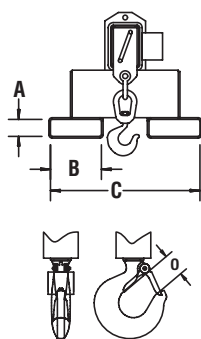

Model FB

Telescopic Fork Lift Booms

Model FB
Fixed-Type Fork Lift Boom

The **Fixed Boom Model FB**, has a telescoping boom with a maximum horizontal reach of 12 feet. This model is available in 3000-, 4000-, 6000-, and 8000-lb capacities.

Product Features:

- Alternate hook positions
- Telescoping boom
- Restraining chain with grab hook
- Handle at end for easy extension
- Fixed or swivel hooks available
- Boom locking t-pin

NOTE: All dimensions on drawings shown in inches unless stated.

WARNING

Capacity of lift truck and attachment combination may be less than capacity shown on attachment. Consult lift truck manufacturer.

Model Number	Dimensions (in.)		Maximum Capacity @ Hook Position (lbs.)							Weight (lbs.)
	HR	0	3'-6'	7'	8'	9'	10'	11'	12'	
FB-30	6.66	1.00	3000	3000	2600	2200	1900	1600	1500	350
FB-40	6.75	1.09	4000	3200	2600	2200	1900	1600	1500	350
FB-60	7.02	1.36	6000	5000	4200	3500	3000	2700	2500	400
FB-80	7.27	1.61	8000	7000	5700	4800	4100	3600	3100	535