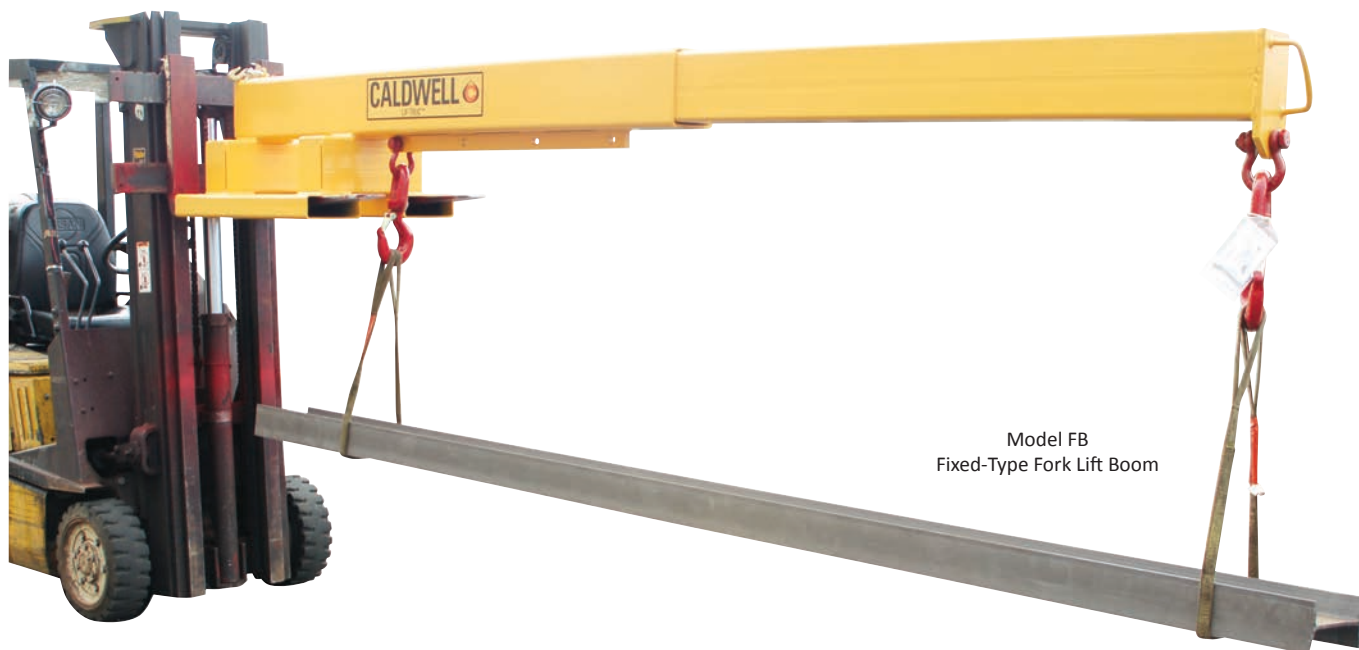

Model FB

Telescopic Fork Lift Booms

Model FB
Fixed-Type Fork Lift Boom

The **Fixed Boom Model FB**, has a telescoping boom with a maximum horizontal reach of 12 feet. This model is available in 3000-, 4000-, 6000-, and 8000-lb capacities.

Product Features:

- Alternate hook positions
- Telescoping boom
- Restraining chain with grab hook
- Handle at end for easy extension
- Fixed or swivel hooks available
- Boom locking t-pin

NOTE: All dimensions on drawings shown in inches unless stated.

WARNING

Capacity of lift truck and attachment combination may be less than capacity shown on attachment. Consult lift truck manufacturer.

Model Number	Dimensions (in.)		Maximum Capacity @ Hook Position (lbs.)							Weight (lbs.)
	HR	0	3'-6'	7'	8'	9'	10'	11'	12'	
FB-30	6.66	1.00	3000	3000	2600	2200	1900	1600	1500	350
FB-40	6.75	1.09	4000	3200	2600	2200	1900	1600	1500	350
FB-60	7.02	1.36	6000	5000	4200	3500	3000	2700	2500	400
FB-80	7.27	1.61	8000	7000	5700	4800	4100	3600	3100	535

Note: Models FB-30 and FB-40 are only available with swivel hooks.

In Stock - Items with green model numbers ship in 48 hours, excluding weekends and holidays.

Did You
Know?

Caldwell offers a full range of lift truck options? Go to caldwellinc.com for more information.