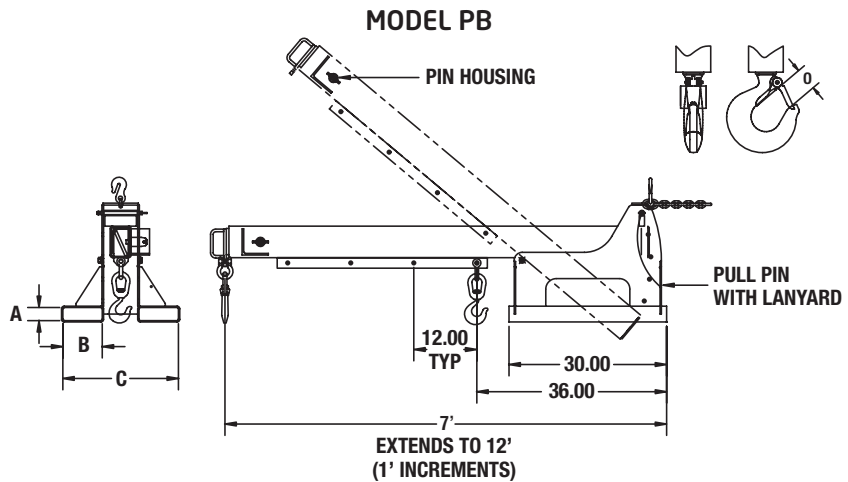

Model PB

Telescopic Pivoting Fork Lift Booms

Model PB
Pivot-Type
Fork Lift Boom

Customize fork
pockets to match
your truck set-up.

The **Pivot Boom Model PB** has a telescoping boom with a maximum horizontal reach of 12 feet. The boom also vertically pivots to a height of 6'4". Choose from 3000-, 4000-, 6000-, or 8000-lb. capacities. Versatile unit adjusts vertically in five increments up to 40 degrees.

Product Features:

- Alternate hook positions
- Telescoping boom
- Restraining chain with grab hook
- Boom locking t-pin
- Handle at end for easy extension
- Fixed or swivel hooks available
- Vertically pivoting boom to 6'-4" height

NOTE: All dimensions on drawings shown in inches unless stated.

Model Number	Dimensions (in.)				Maximum Capacity @ Hook Position (lbs.)								Weight (lbs.)	
	A	B	C	Headroom HR (in.)	Overall Height OH (in.)	0	3'-6'	7'	8'	9'	10'	11'		12'
PB-30	2-1/2	7-1/2	22	3.5	22-5/8	1.00	3000	3000	2600	2200	1900	1600	1500	420
PB-40				3.5		1.09	4000	3200	2600	2200	1900	1600	1500	420
PB-60	2-1/2	7-1/2	22	3.5	22-5/8	1.36	6000	5000	4200	3500	3000	2700	2500	420
PB-80				1.8		1.61	8000	7000	5700	4800	4100	3600	3100	575

Note: Models PB-30 and PB-40 are only available with swivel hooks.

In Stock - Items with green model numbers ship in 48 hours, excluding weekends and holidays.

WARNING

Capacity of lift truck and attachment combination may be less than capacity shown on attachment. Consult lift truck manufacturer.