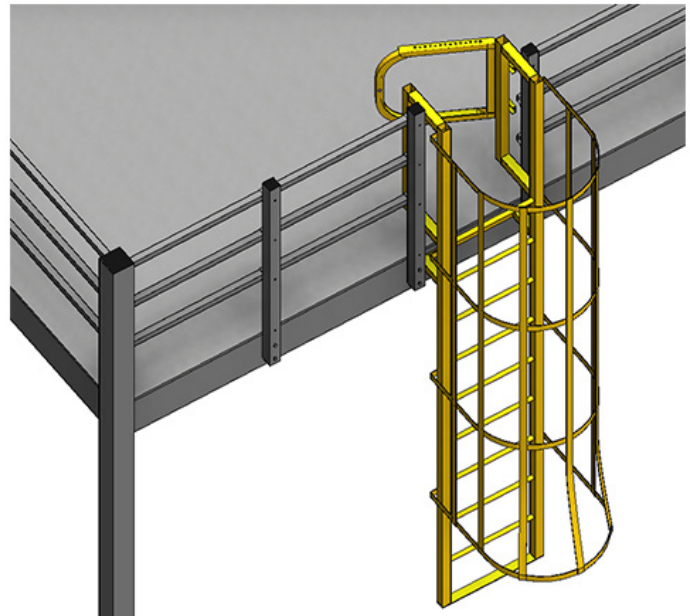

## SELF-CLOSING SAFETY GATE

### Description

Cogan's self-closing safety gate serves as an additional security option to guard the opening on a mezzanine ladder entryway.

Spring-loaded hinges ensure our safety gates close automatically. Gates cannot be left open by accident, therefore providing constant visual indication of the access point. Workers will be deterred from walking directly into the opening, reducing the likelihood of trip or fall accidents and other hazards.

The symmetrical design means safety gates can swing from either left or right. Safety gates are adjustable in width from 24" to 36" to accommodate standard ladder openings.

All self-closing safety gates are sealed in a durable, powder-coated safety yellow paint finish for maximum visibility.

### Specifications

Stair Opening Width	24"-36"
Sizing	Adjustable Length
Finish	Powder-coated
Closing Method	Spring Loaded, Self Closing

**COLORS**

Safety Yellow

**DETAILS**