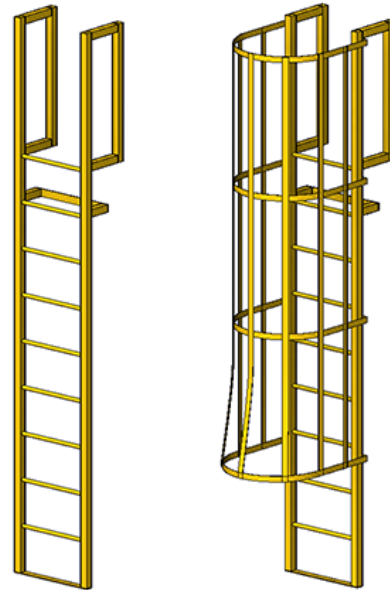

WITHOUT CAGE

LADDERS

Description

Our standard platform ladders are 24" wide. Optional welded safety cages are available for added fall protection or if required by code. All ladders are sealed in a durable, powder-coated yellow paint finish for maximum visibility.

PRODUCT INFORMATION

Specifications

Ladder Width	24"
Optional Parts	Safety Cage
Finish	Powder-coated
Frame Material	Hollow Structural Tubing 2" x 2" x 16GA

COLORS POWDER COATED TOUGH

Safety Yellow

DETAILS

STANDARD LADDER SIZES

Without Cage		With Cage	
Size (W")	ITEM#	Size (W")	ITEM #
24"	ML1	24"	ML2

** CUSTOM SIZES ARE ALSO AVAILABLE

Safety rings are shop welded to the ladder

OPTIONAL SAFETY CAGE