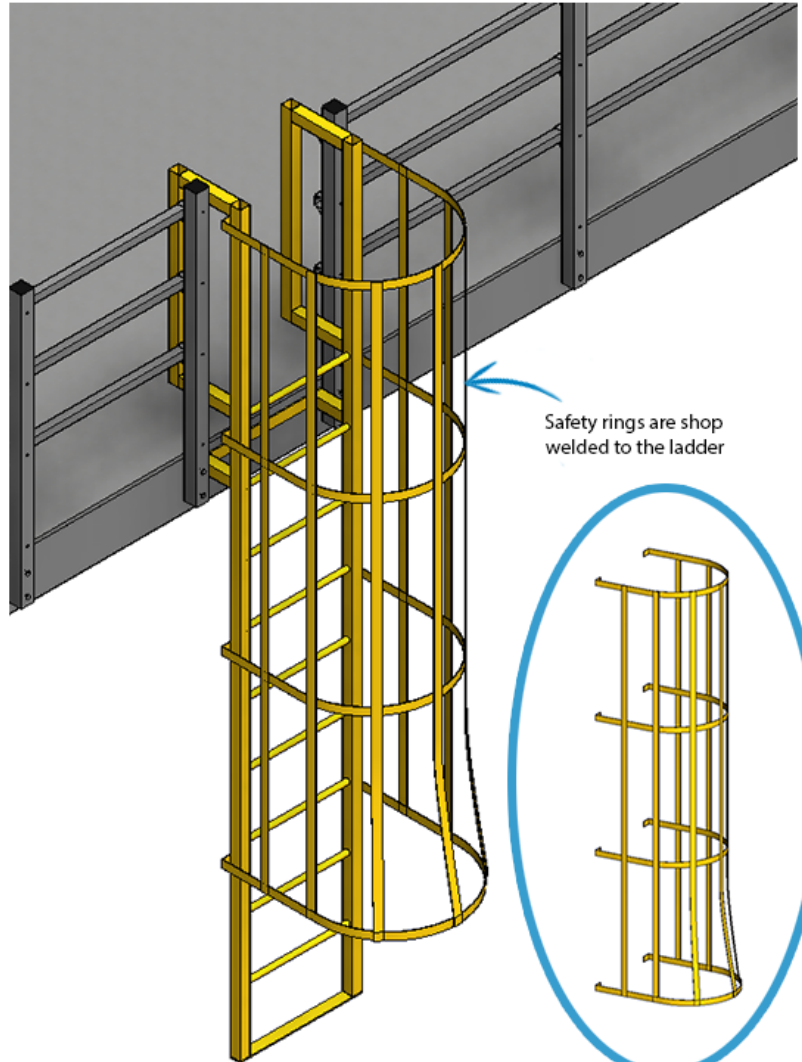

WITHOUT CAGE

LADDERS

Description

Our standard platform ladders are 24" wide. Optional welded safety cages are available for added fall protection or if required by code. All ladders are sealed in a durable, powder-coated yellow paint finish for maximum visibility.

PRODUCT INFORMATION

Specifications

Ladder Width	24"
Optional Parts	Safety Cage
Finish	Powder-coated
Frame Material	Hollow Structural Tubing 2" x 2" x 16GA

COLORS POWDER COATED TOUGH

Safety Yellow

DETAILS

STANDARD LADDER SIZES

Without Cage		With Cage	
Size (W")	ITEM#	Size (W")	ITEM #
24"	ML1	24"	ML2

** CUSTOM SIZES ARE ALSO AVAILABLE

Safety rings are shop welded to the ladder

OPTIONAL SAFETY CAGE