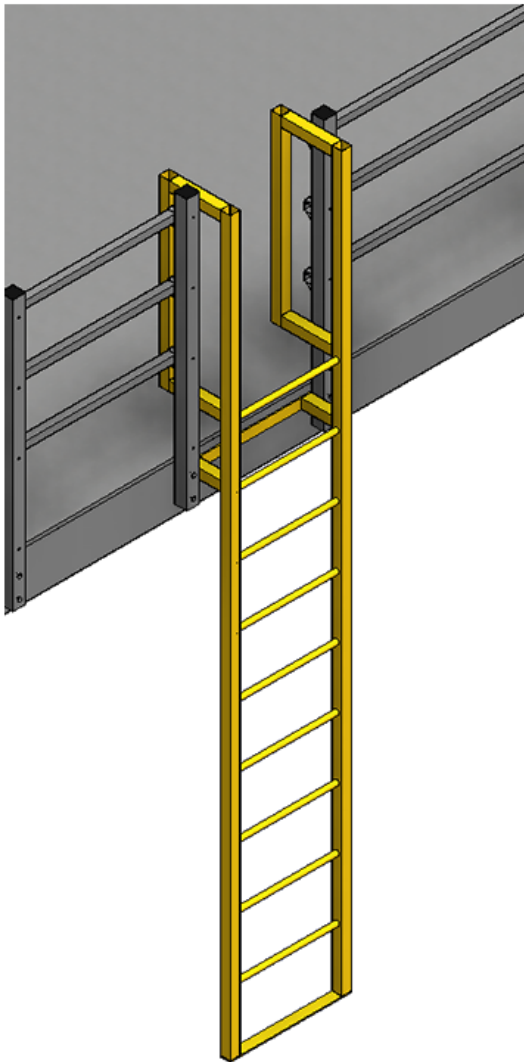

WITHOUT CAGE

LADDERS

Description

Our standard platform ladders are 24" wide. Optional welded safety cages are available for added fall protection or if required by code. All ladders are sealed in a durable, powder-coated yellow paint finish for maximum visibility.

PRODUCT INFORMATION

Specifications

Ladder Width	24"
Optional Parts	Safety Cage
Finish	Powder-coated
Frame Material	Hollow Structural Tubing 2" x 2" x 16GA

COLORS POWDER COATED TOUGH

Safety Yellow

DETAILS

STANDARD LADDER SIZES

Without Cage		With Cage	
Size (W")	ITEM#	Size (W")	ITEM #
24"	ML1	24"	ML2

** CUSTOM SIZES ARE ALSO AVAILABLE

Safety rings are shop welded to the ladder

OPTIONAL SAFETY CAGE