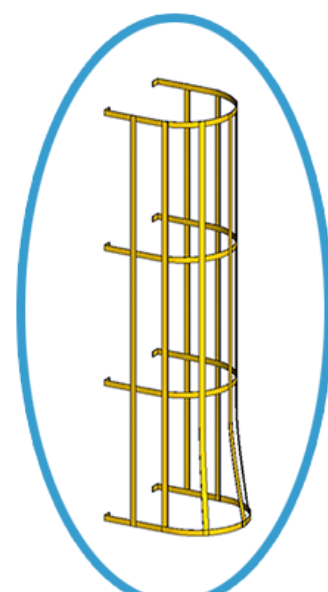

WITHOUT CAGE

LADDERS

Description

Our standard platform ladders are 24" wide. Optional welded safety cages are available for added fall protection or if required by code. All ladders are sealed in a durable, powder-coated yellow paint finish for maximum visibility.

PRODUCT INFORMATION

Specifications

Ladder Width	24"
Optional Parts	Safety Cage
Finish	Powder-coated
Frame Material	Hollow Structural Tubing 2" x 2" x 16GA

COLORS POWDER COATED TOUGH

Safety Yellow

DETAILS

STANDARD LADDER SIZES

Without Cage		With Cage	
Size (W")	ITEM#	Size (W")	ITEM #
24"	ML1	24"	ML2

** CUSTOM SIZES ARE ALSO AVAILABLE

Safety rings are shop welded to the ladder

OPTIONAL SAFETY CAGE