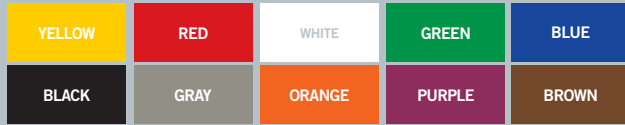

MIGHTY LINE™
The Only Durable Stripe™

Floor Tape Solid

10 COLORS / 4 WIDTHS

2"

3"

4"

6"

MARK

Floor Tape Diagonal

6 COLORS / 4 WIDTHS

2"

3"

4"

6"

Floor Tape Stripe

4 COLORS / 2 WIDTHS