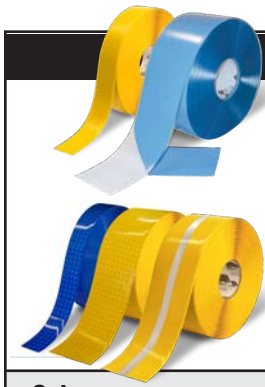

MIGHTY LINE SPECIALTY FLOOR TAPES

Product Description

- 2"X100' MightyFREEZER Floor Tape
- 4"X100' MightyFREEZER Floor Tape
- 2"X100' Mighty LINE CLEAR Floor Tape
- 4"X100' Mighty LINE CLEAR Floor Tape
- 4"X75' MightyREFLECTIVE Floor Tape with Reflective Center Line
- 2"X100' MightyBRICK Floor Tape
- 4"X100' MightyBRICK Floor Tape

Colors		2" Part #	4" Part #
	Yellow MightyFREEZER Floor Tape	2FY	4FY
	CLEAR Mighty Line Floor Tape	2FC	4FC
	Yellow MightyREFLECTIVE Floor Tape	2RYREF	4RYREF
	Yellow MightyBRICK Floor Tape	2RYBRICK	4RYBRICK
	Blue MightyBRICK Floor Tape	2RBBRICK	4RBBRICK

MIGHTY LINE 2" AND 3" ANGLES

Product Description				Minimum Order		
				6" X 6" X 2" Wide Solid Color Angle		Pack 100
				6" X 6" X 3" Wide Solid Color Angle		Pack 100
				6" X 6" X 2" Wide Diagonal Angle		Pack 100
				6" X 6" X 3" Wide Diagonal Angle		Pack 100
Color	2" Part #	3" Part #	Color	2" Part #	3" Part #	
	Yellow	AngleY		Yellow/Black	AngleBY	Angle3YBLK
	Red	AngleR		White/Red	AngleRW	Angle3RW
	Orange	AngleO		White/Black	AngleWBLK	Angle3WBLK
	Blue	AngleB		White/Blue	AngleBW	Angle3BW
	Green	AngleG		White/Green	AngleGW	Angle3GW
	Black	AngleBLK				
	Gray	AngleGRY				
	Purple	AngleP				
	White	AngleW				
	Brown	AngleBRN				

MIGHTY LINE 4" SOLID ANGLES

Product Description			Minimum Order		
			8" X 8" X 4" Wide Angle		Pack 50
Color	4" Part #	Color	4" Part #		
	Yellow		Black	Angle4BLK	
	Red		Gray	Angle4GRY	
	Orange		Purple	Angle4P	
	Blue		White	Angle4W	
	Green		Brown	Angle4BRN